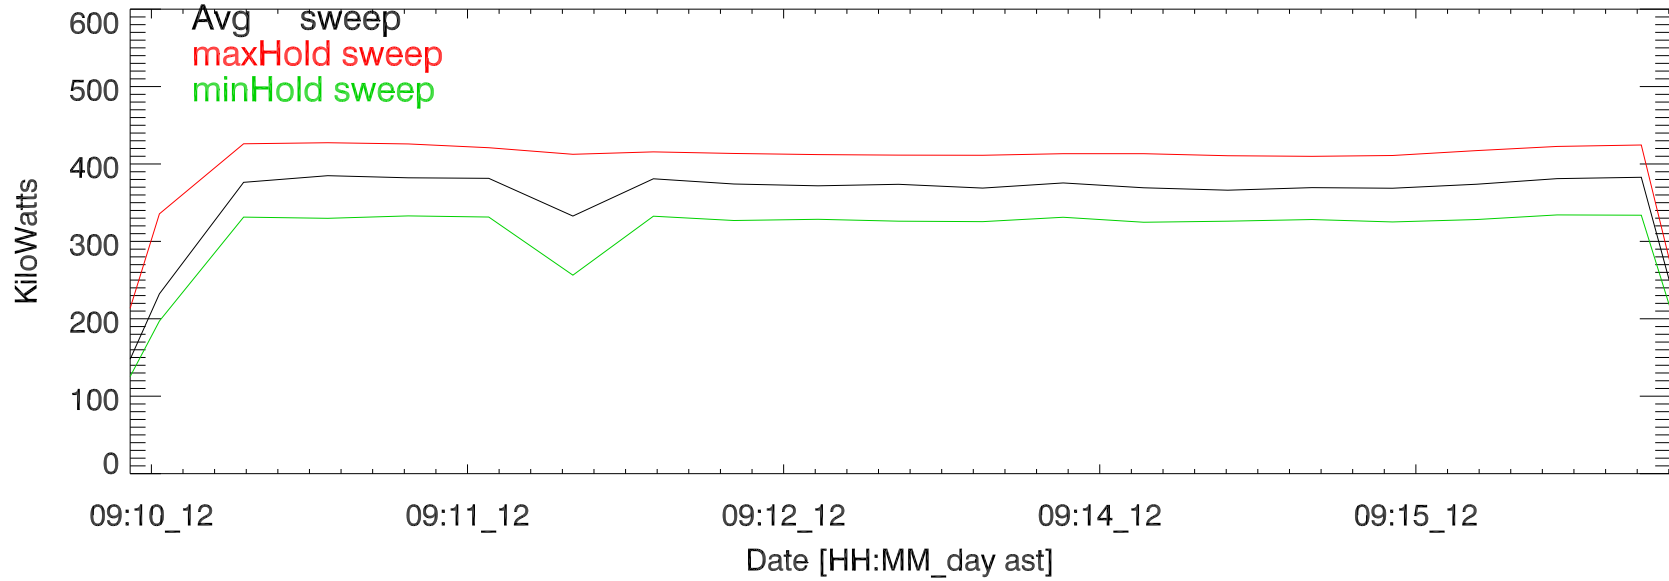

TxPwrTot. 12jun19:H3337 paul exp12.03 5 MHz

TxPwr by Tx. 12jun19:H3337 paul exp12.03