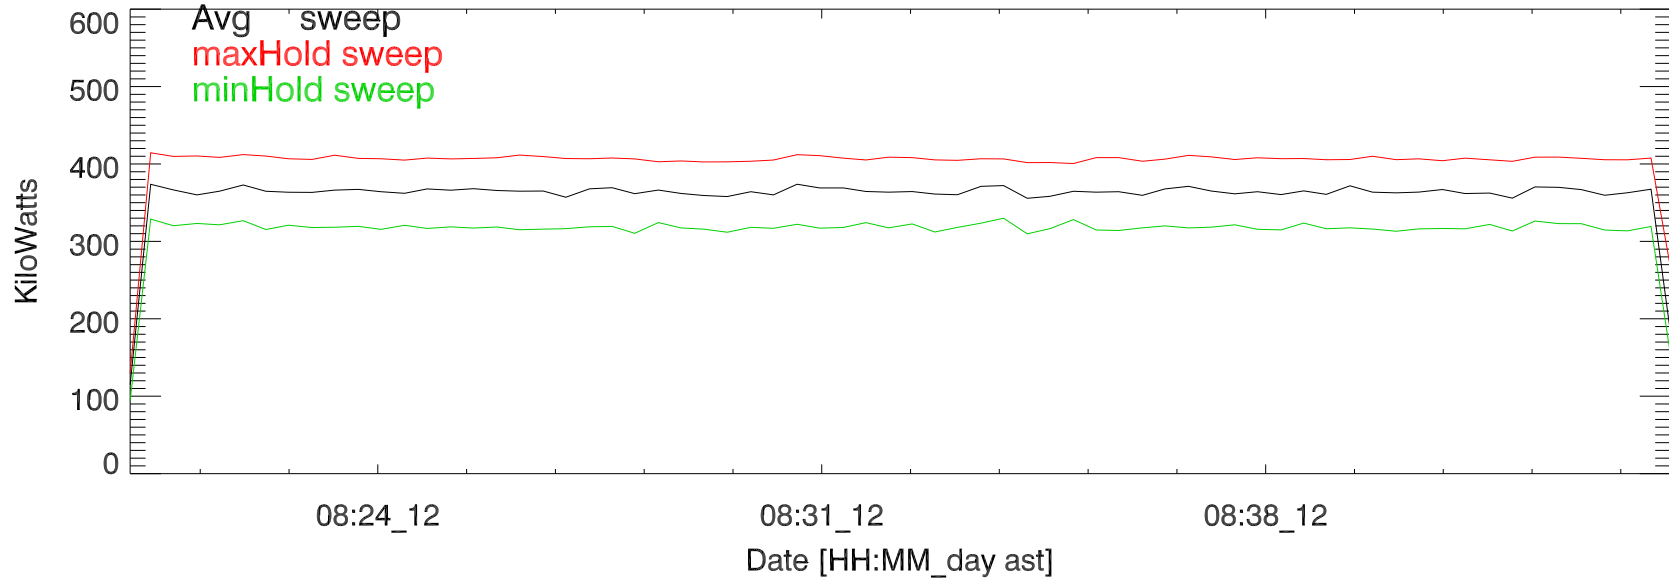

TxPwrTot. 12jun19:H3337 paul exp12.02 5 MHz

TxPwr by Tx. 12jun19:H3337 paul exp12.02