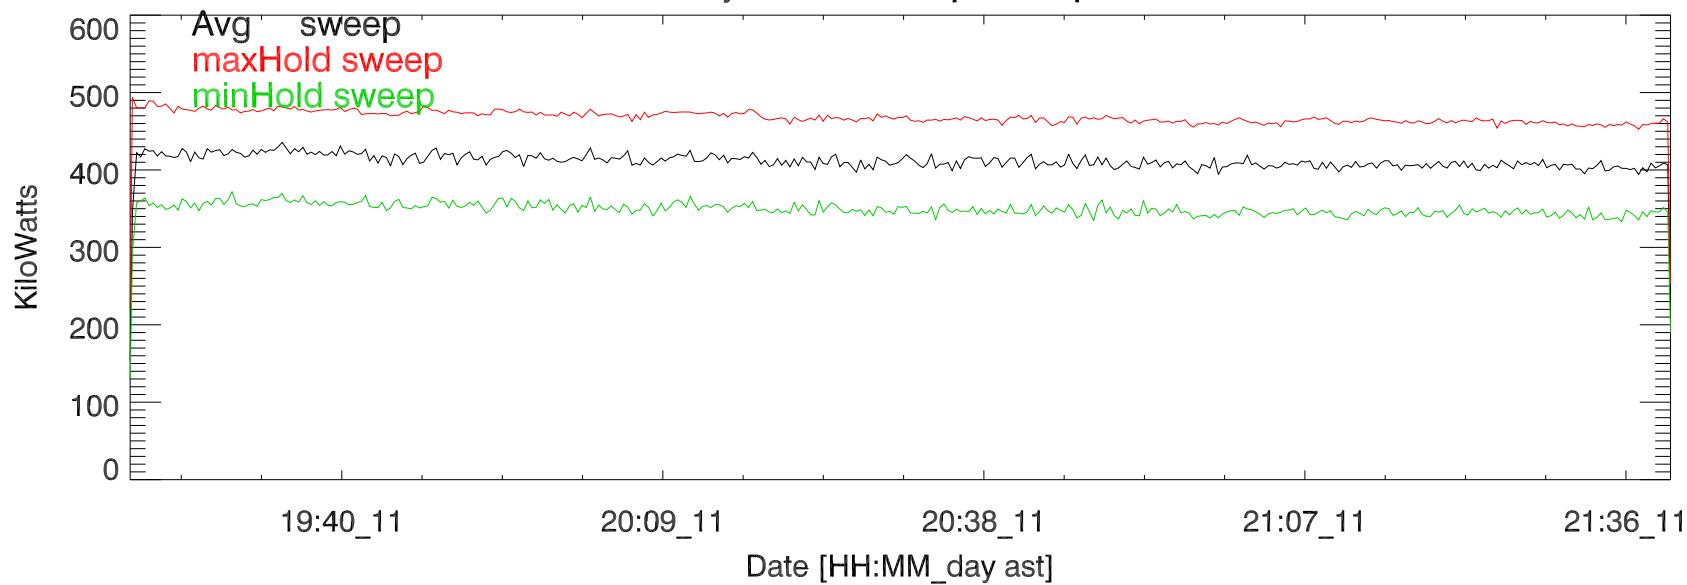

TxPwrTot. 11jun19:H3337 paul exp11.13 5 MHz

TxPwr by Tx. 11jun19:H3337 paul exp11.13