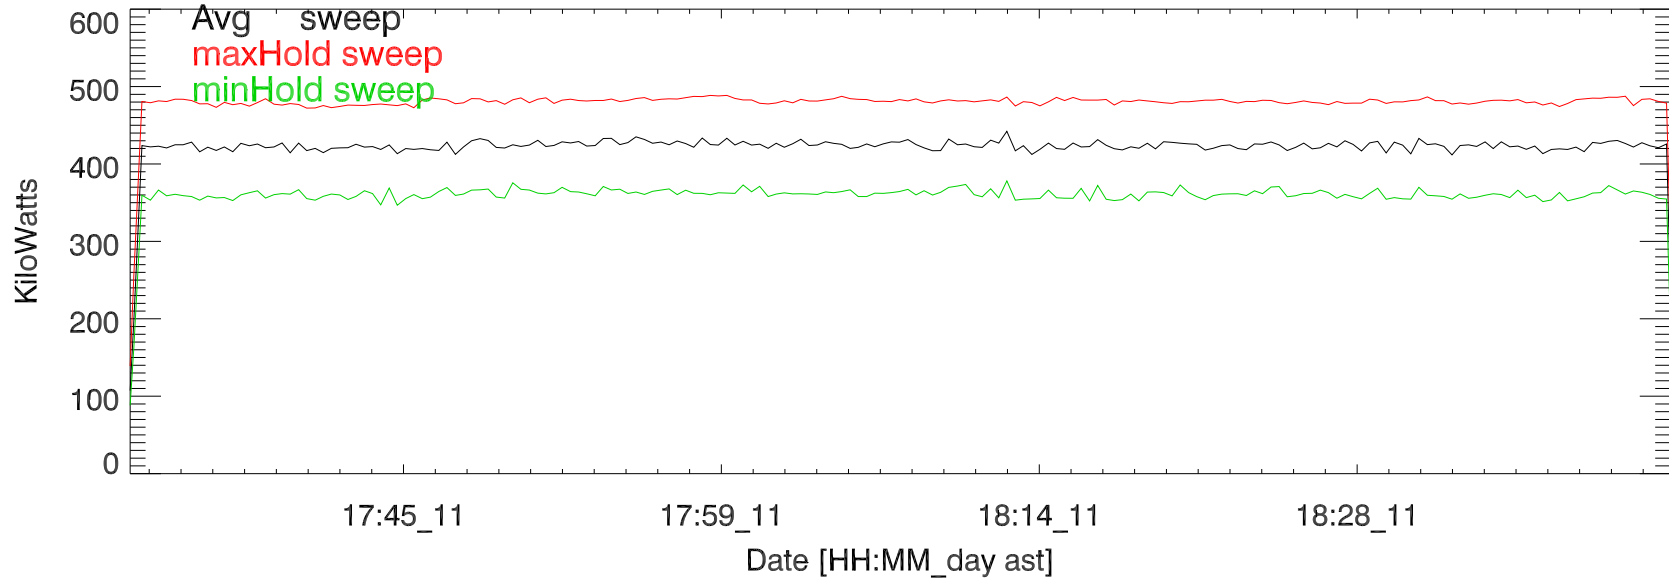

TxPwrTot. 11jun19:H3337 paul exp11.12 5 MHz

TxPwr by Tx. 11jun19:H3337 paul exp11.12