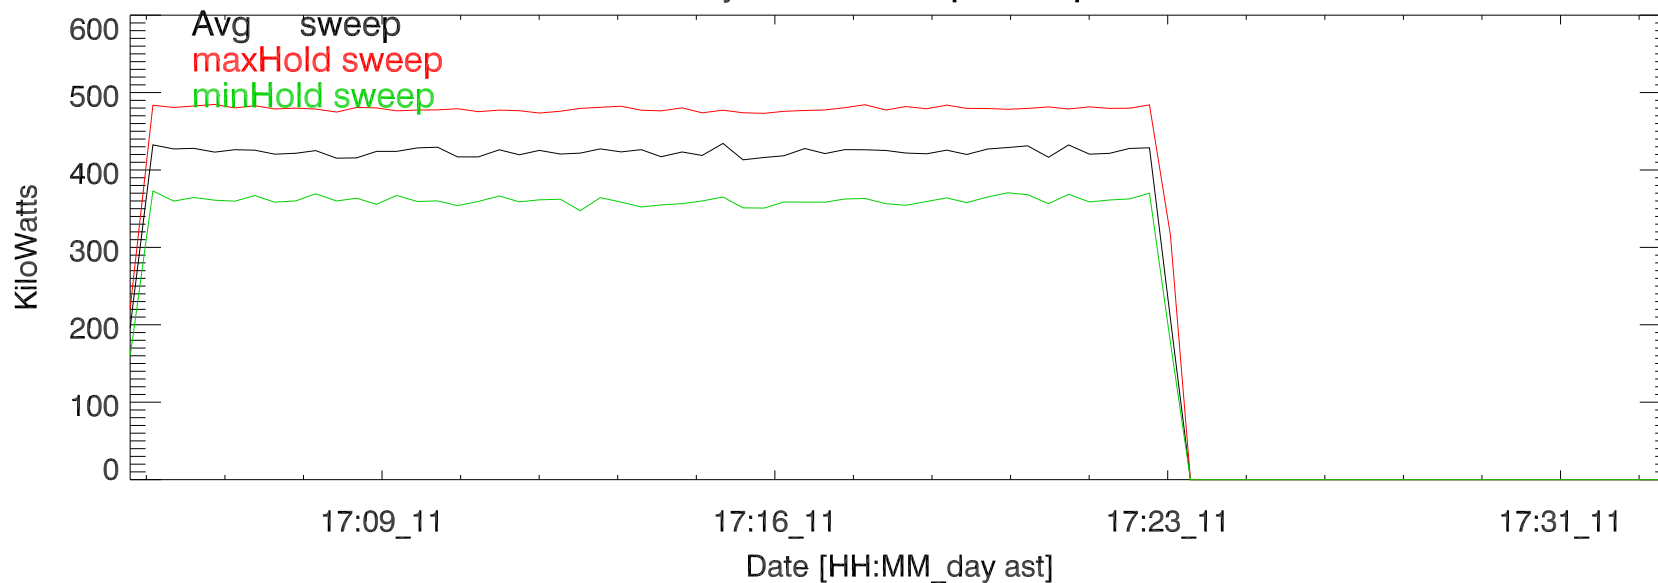

TxPwrTot. 11jun19:H3337 paul exp11.11 5 MHz

TxPwr by Tx. 11jun19:H3337 paul exp11.11