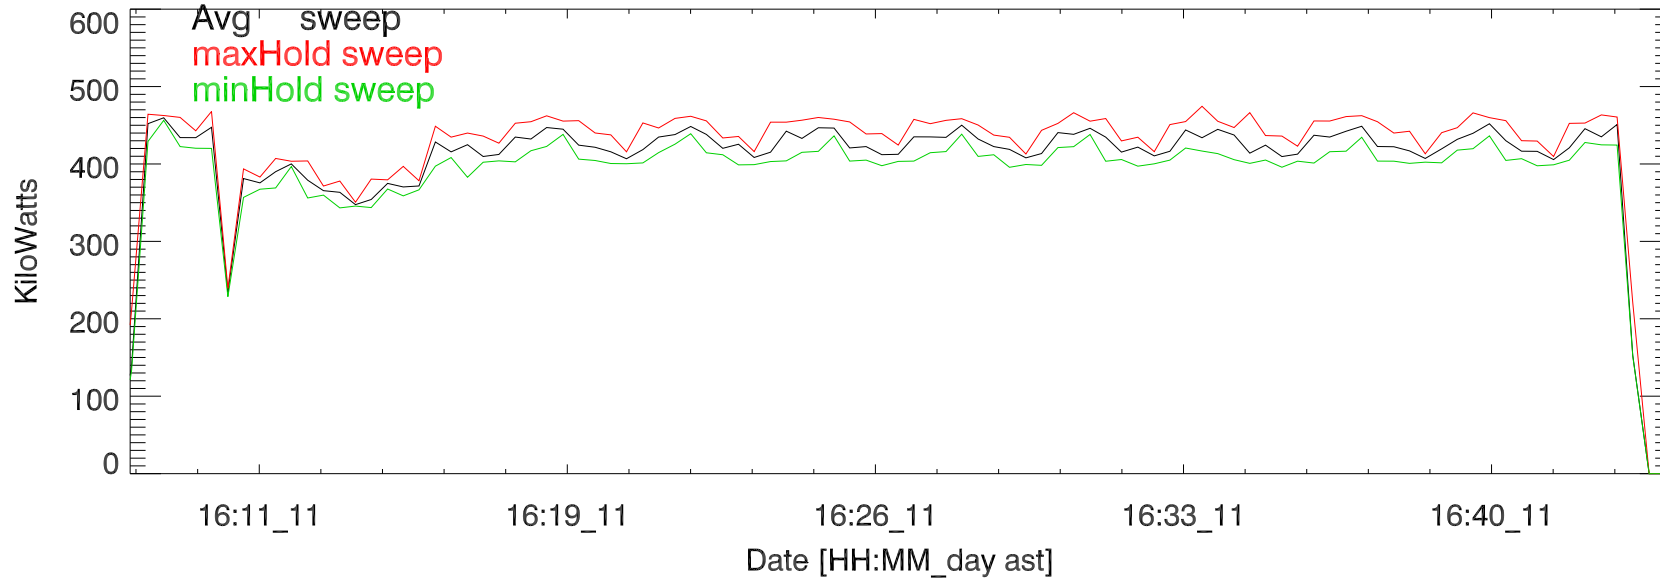

TxPwrTot. 11jun19:H3337 paul exp11.09 5 MHz

TxPwr by Tx. 11jun19:H3337 paul exp11.09