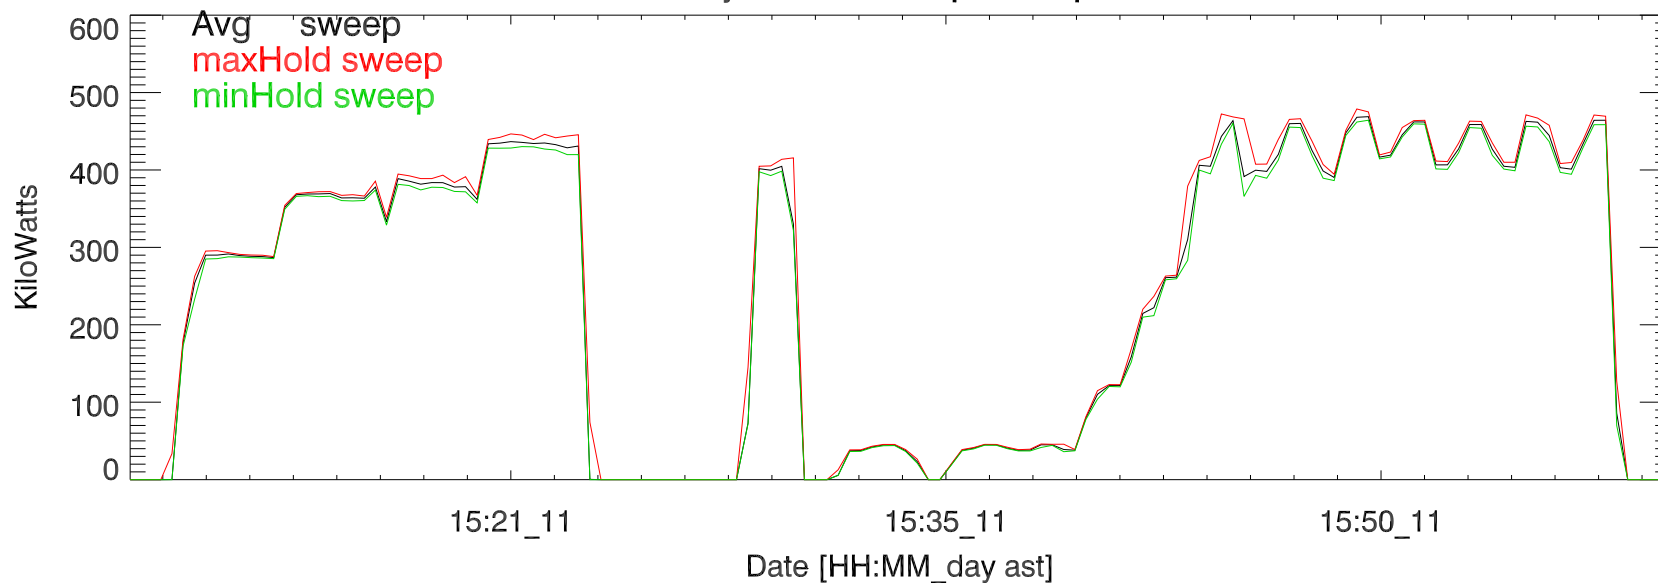

TxPwrTot. 11jun19:H3337 paul exp11.07 5 MHz

TxPwr by Tx. 11jun19:H3337 paul exp11.07