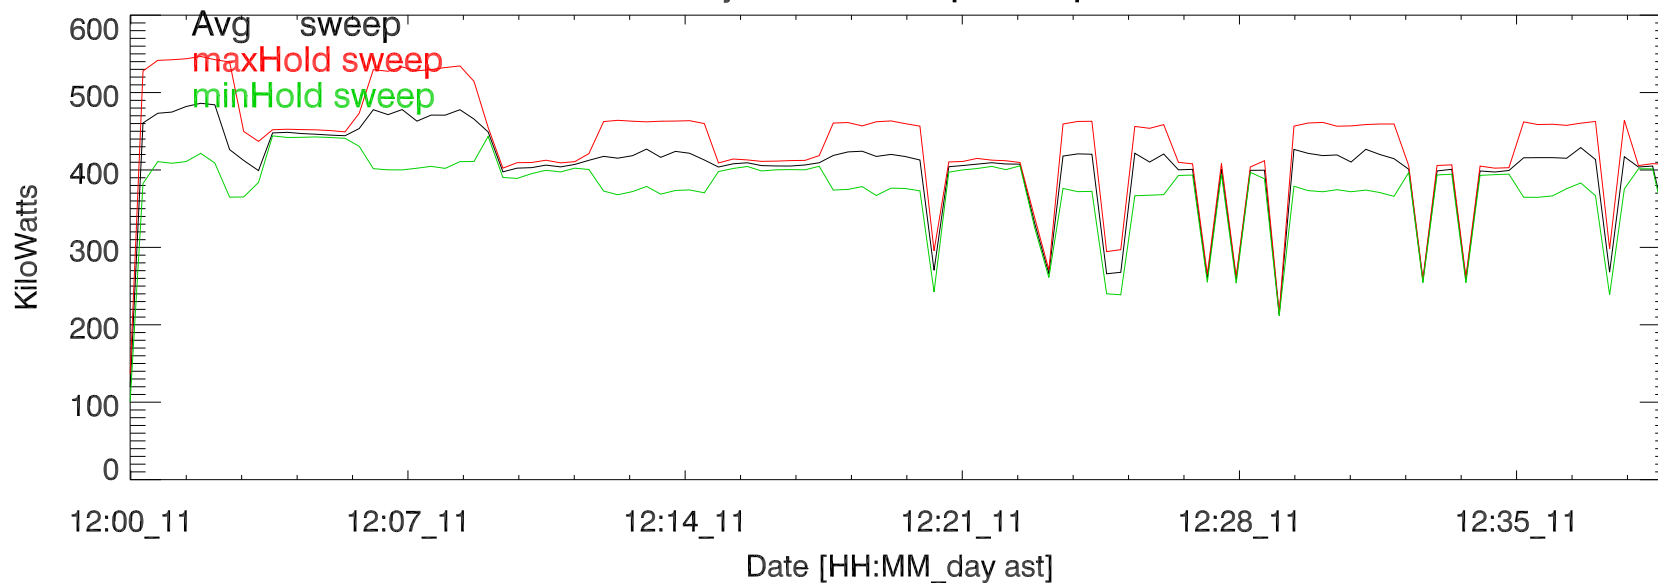

TxPwrTot. 11jun19:H3337 paul exp11.06 5 MHz

TxPwr by Tx. 11jun19:H3337 paul exp11.06