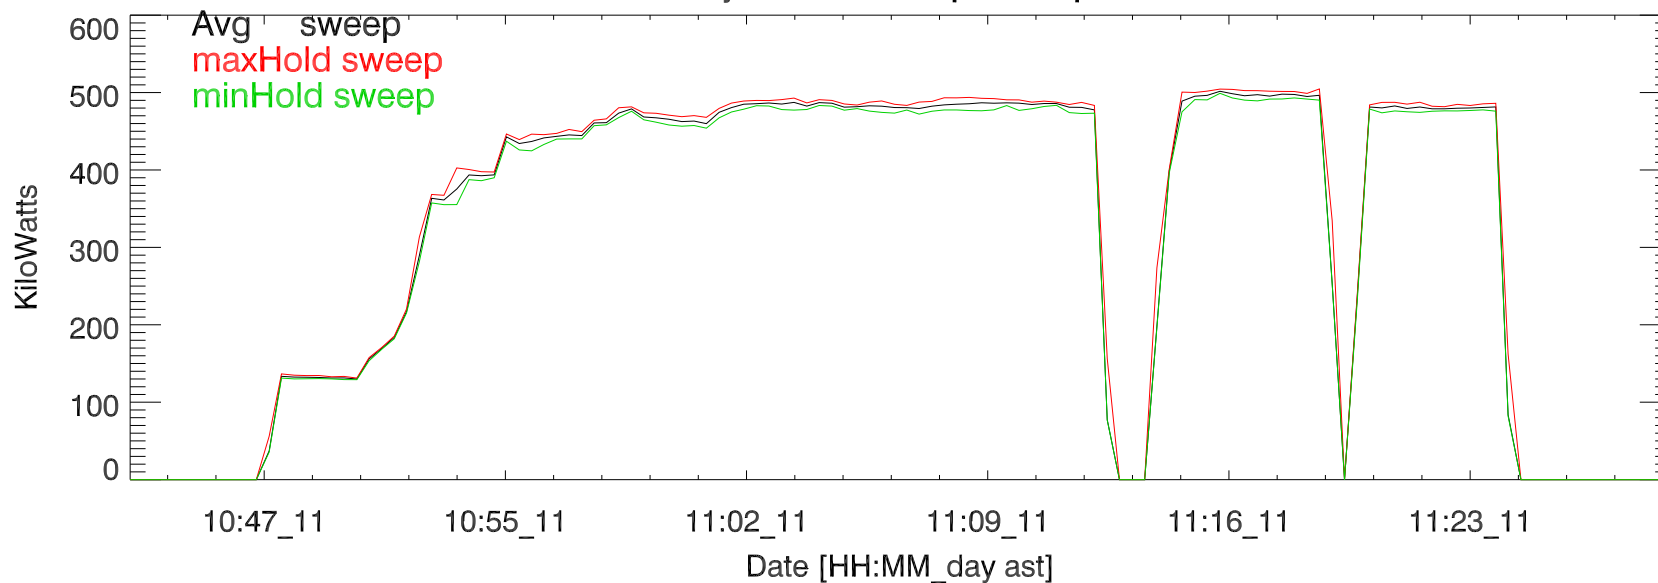

TxPwrTot. 11jun19:H3337 paul exp11.03 5 MHz

TxPwr by Tx. 11jun19:H3337 paul exp11.03