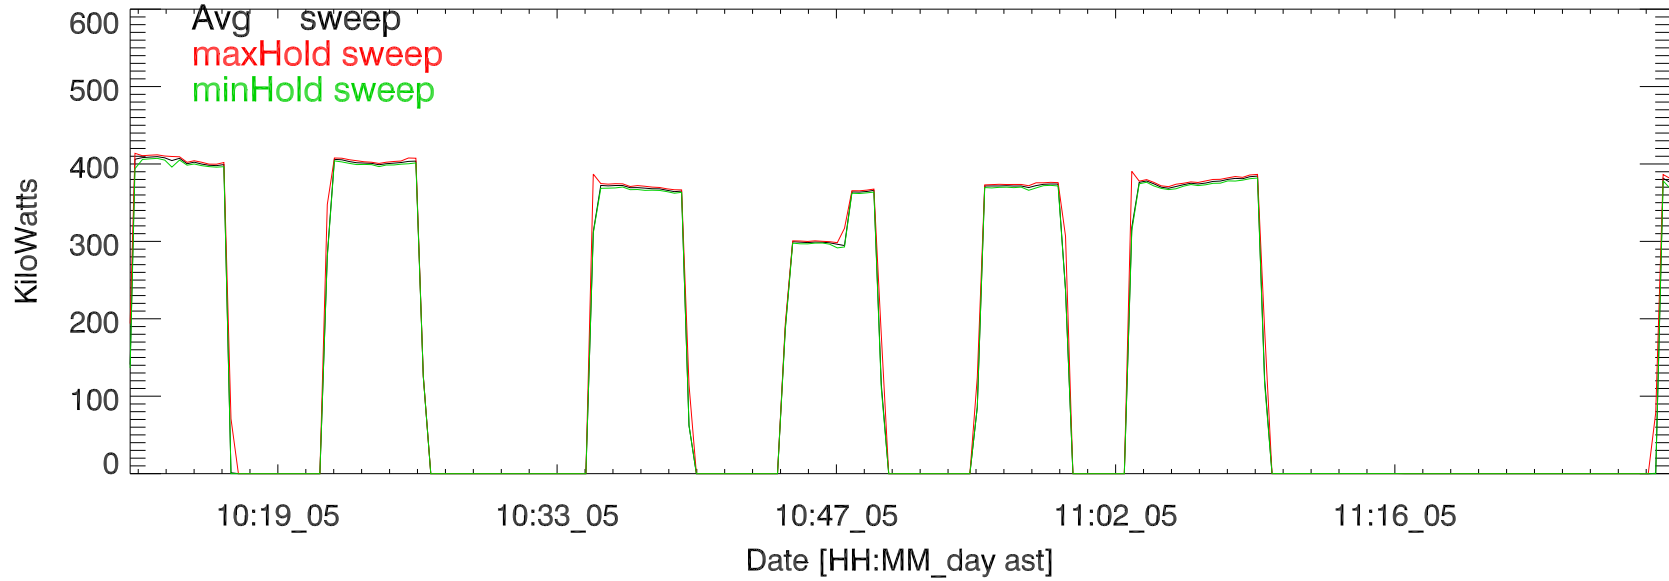

TxPwrTot. 05nov18:H3252 5 MHz

TxPwr by Tx. 05nov18:H3252