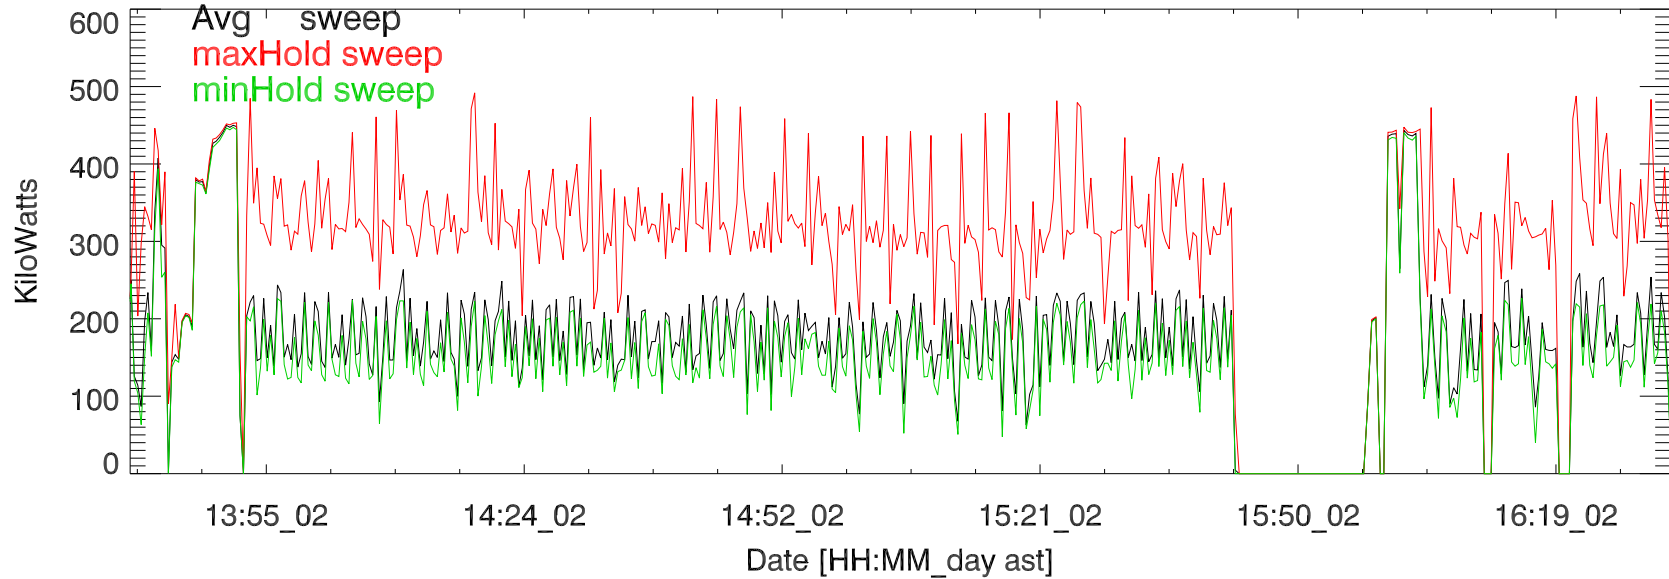

TxPwrTot. 02nov18:H3255_8 8 MHz

TxPwr by Tx. 02nov18:H3255_8