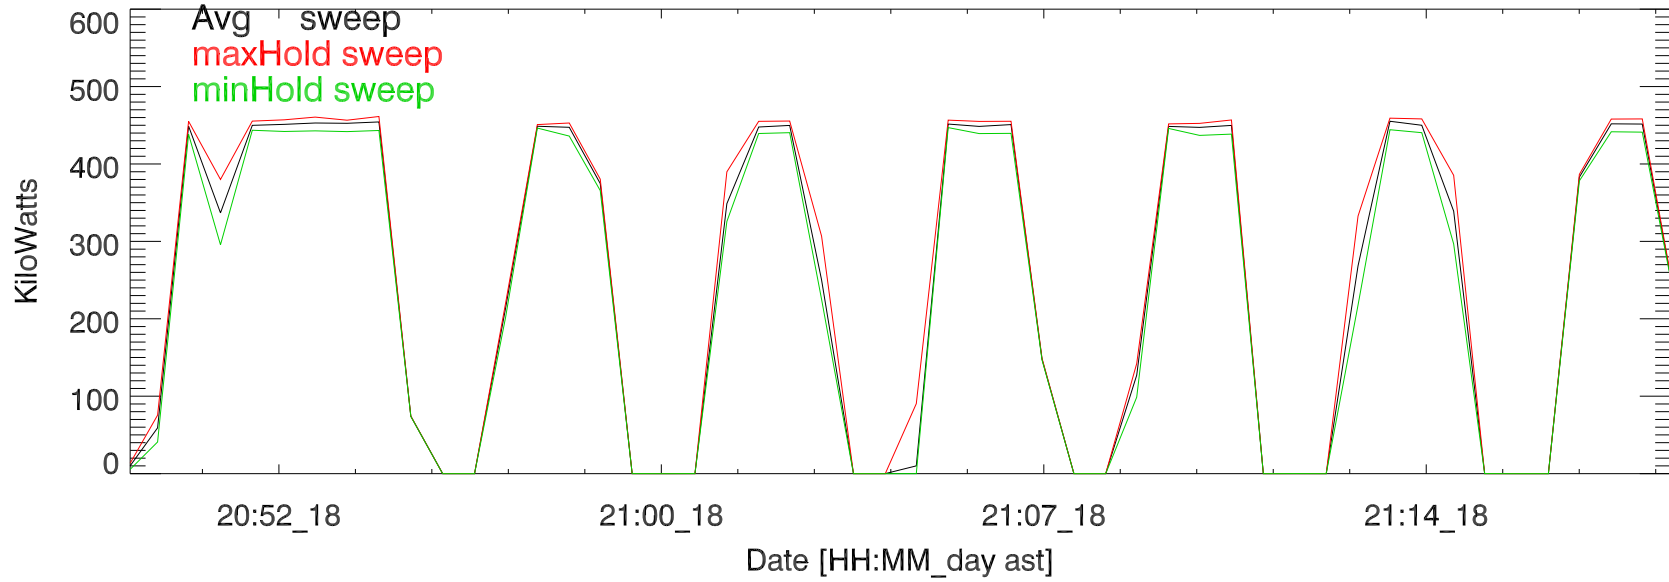

TxPwrTot. 18mar18:X115. testing 5 MHz

TxPwr by Tx. 18mar18:X115. testing