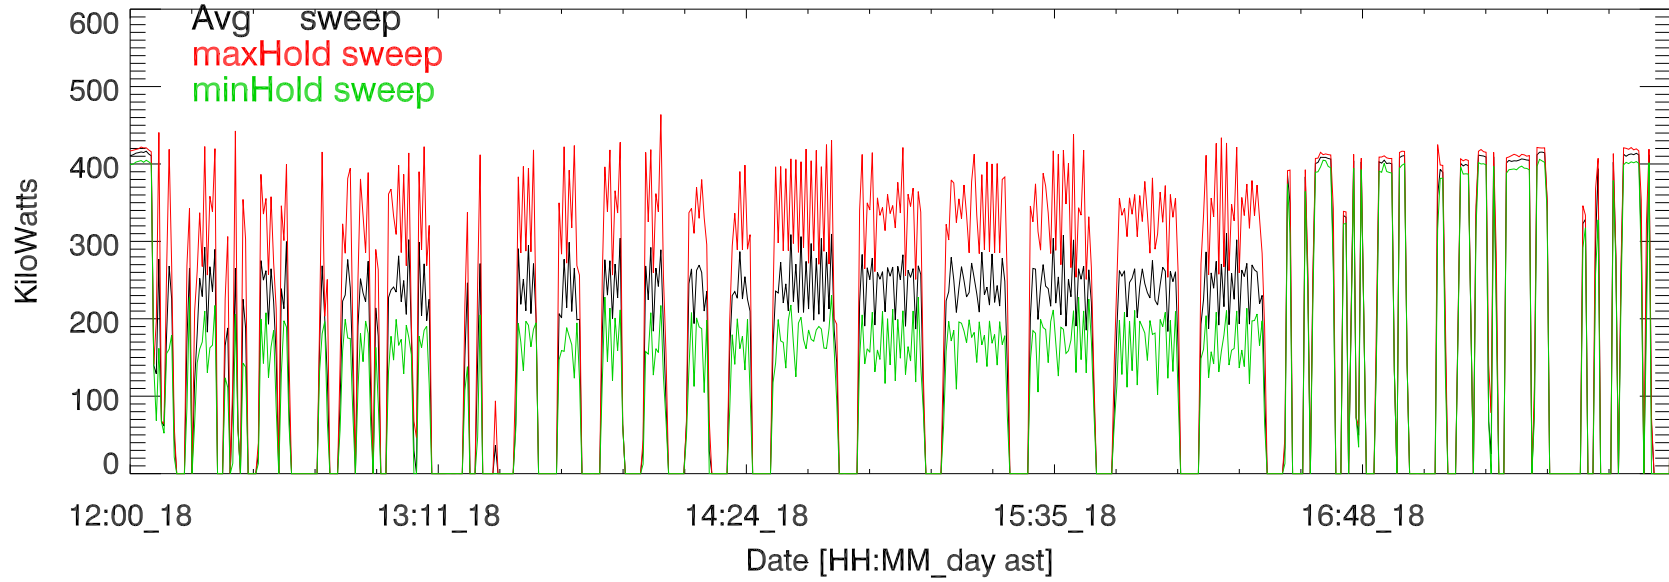

TxPwrTot. 18jul18:H3252. Natasha 5 MHz

TxPwr by Tx. 18jul18:H3252. Natasha