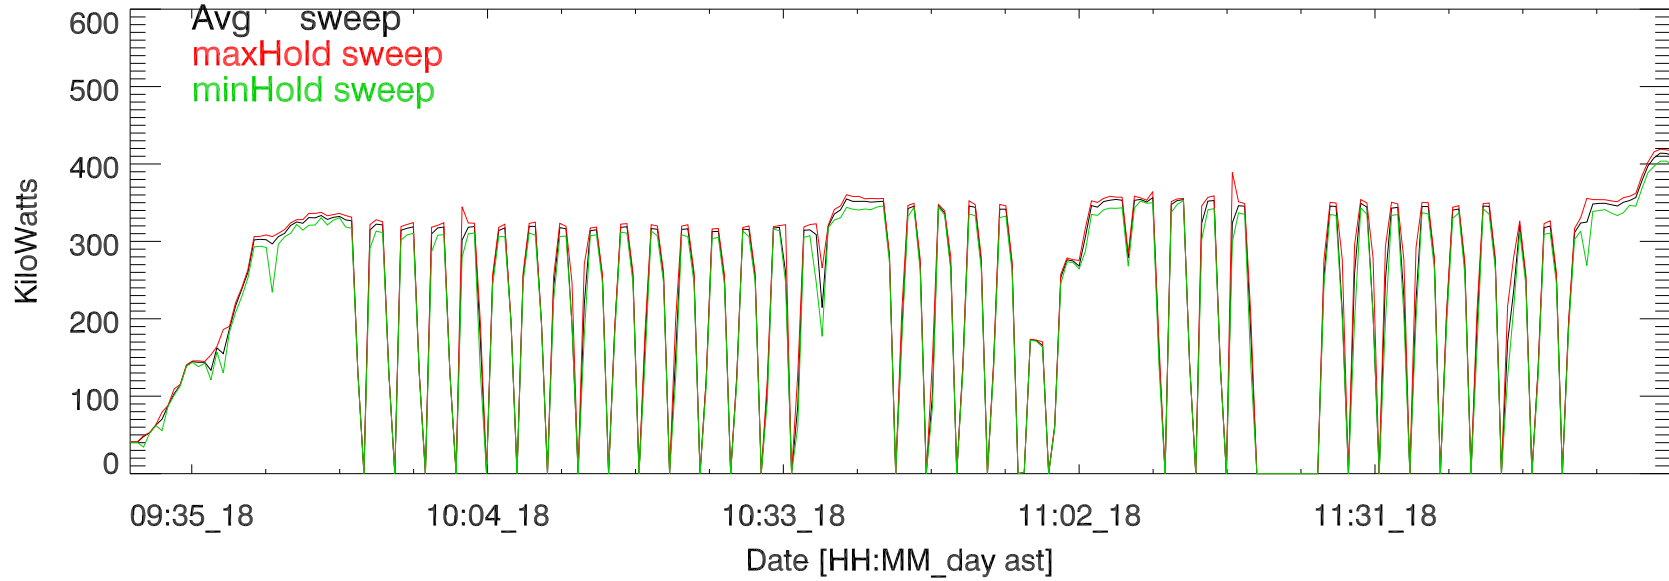

TxPwrTot. 18mar18:X115 testing 5 MHz

TxPwr by Tx. 18mar18:X115 testing