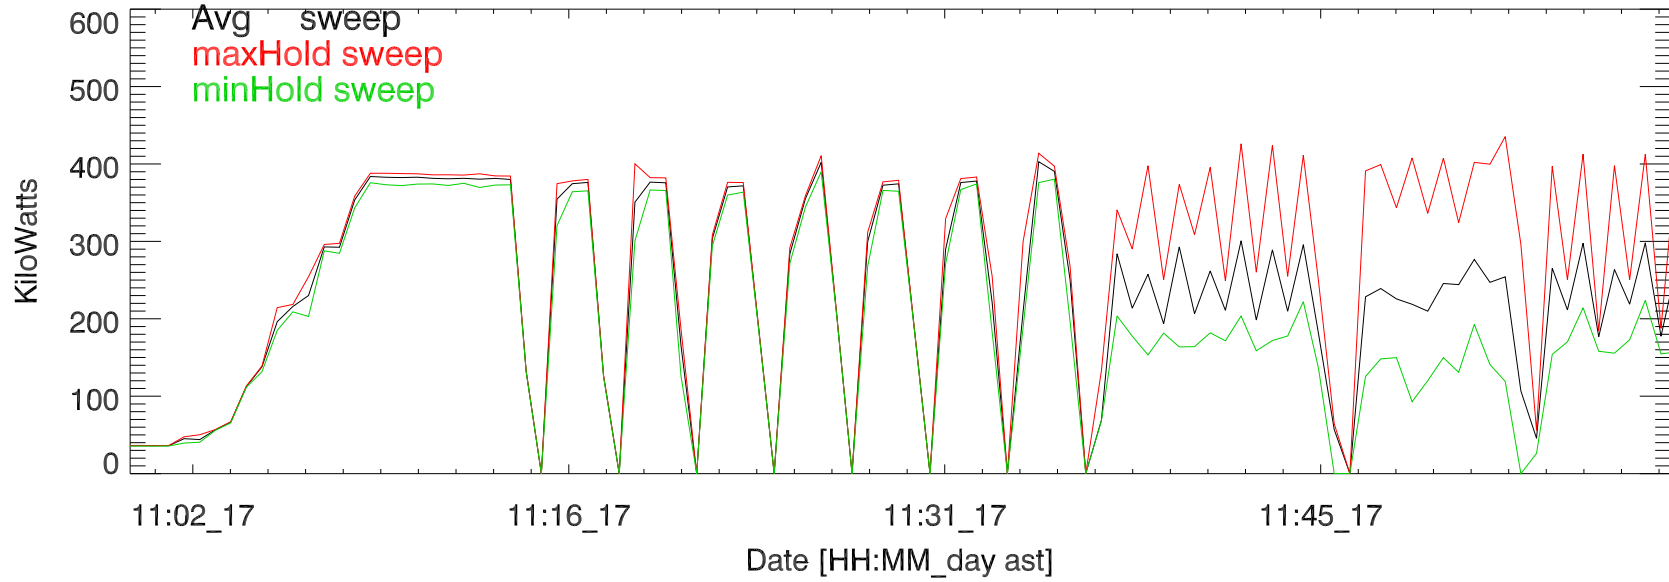

TxPwrTot. 17mar18:X115 testing 5 MHz

TxPwr by Tx. 17mar18:X115 testing