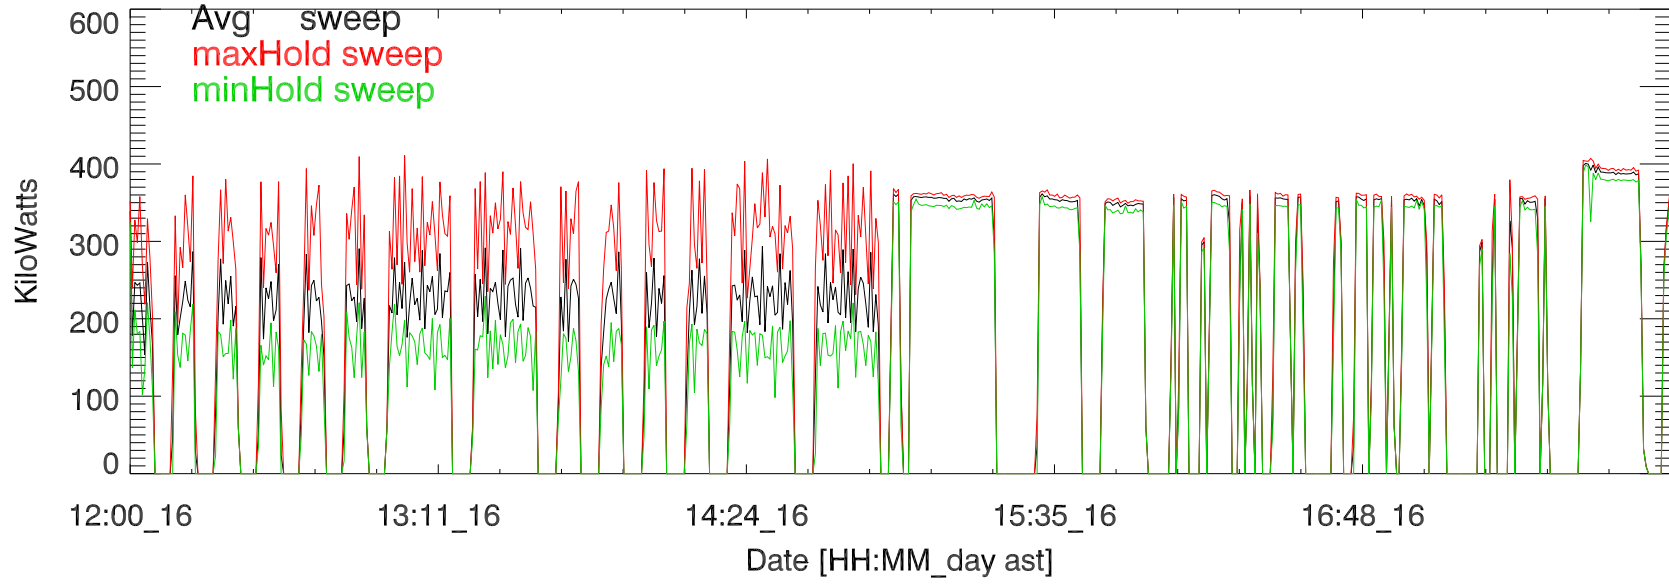

TxPwrTot. 16mar18:H3252. Natasha 5 MHz

TxPwr by Tx. 16mar18:H3252. Natasha