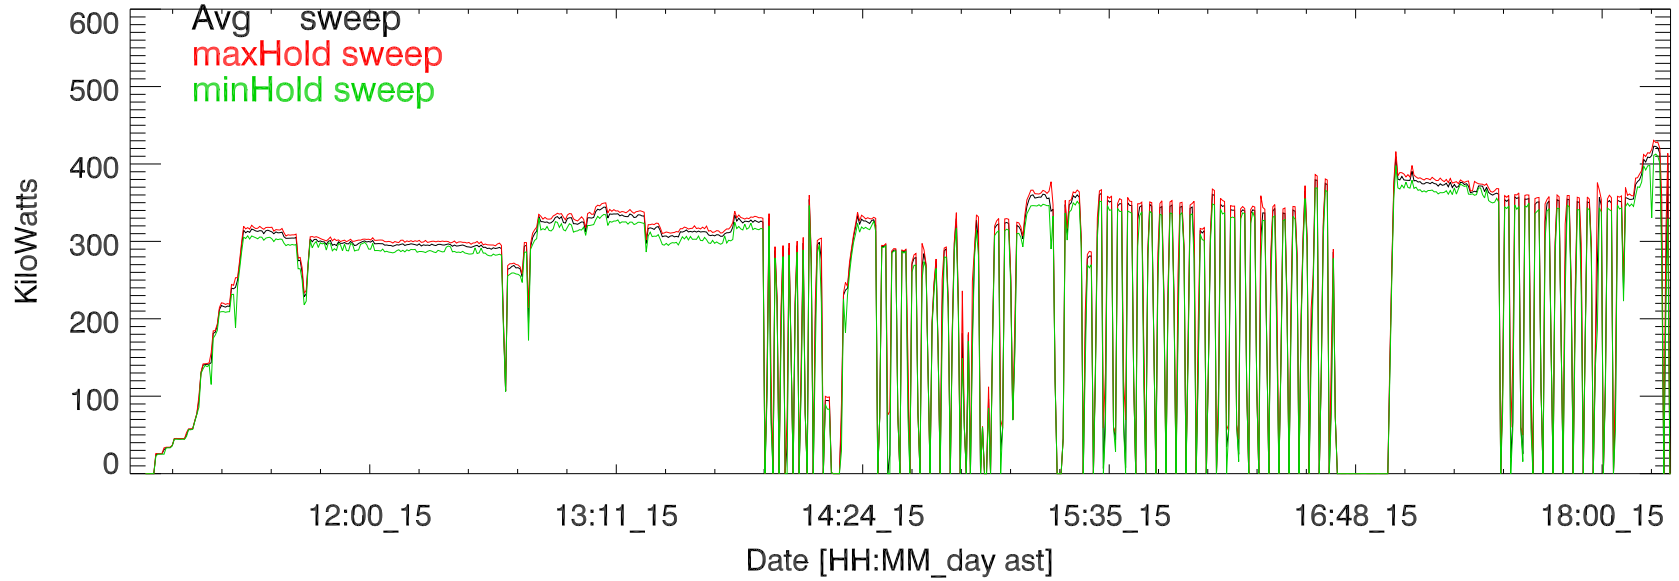

TxPwrTot. 15mar18:X115. HF TESTING 5 MHz

TxPwr by Tx. 15mar18:X115. HF TESTING