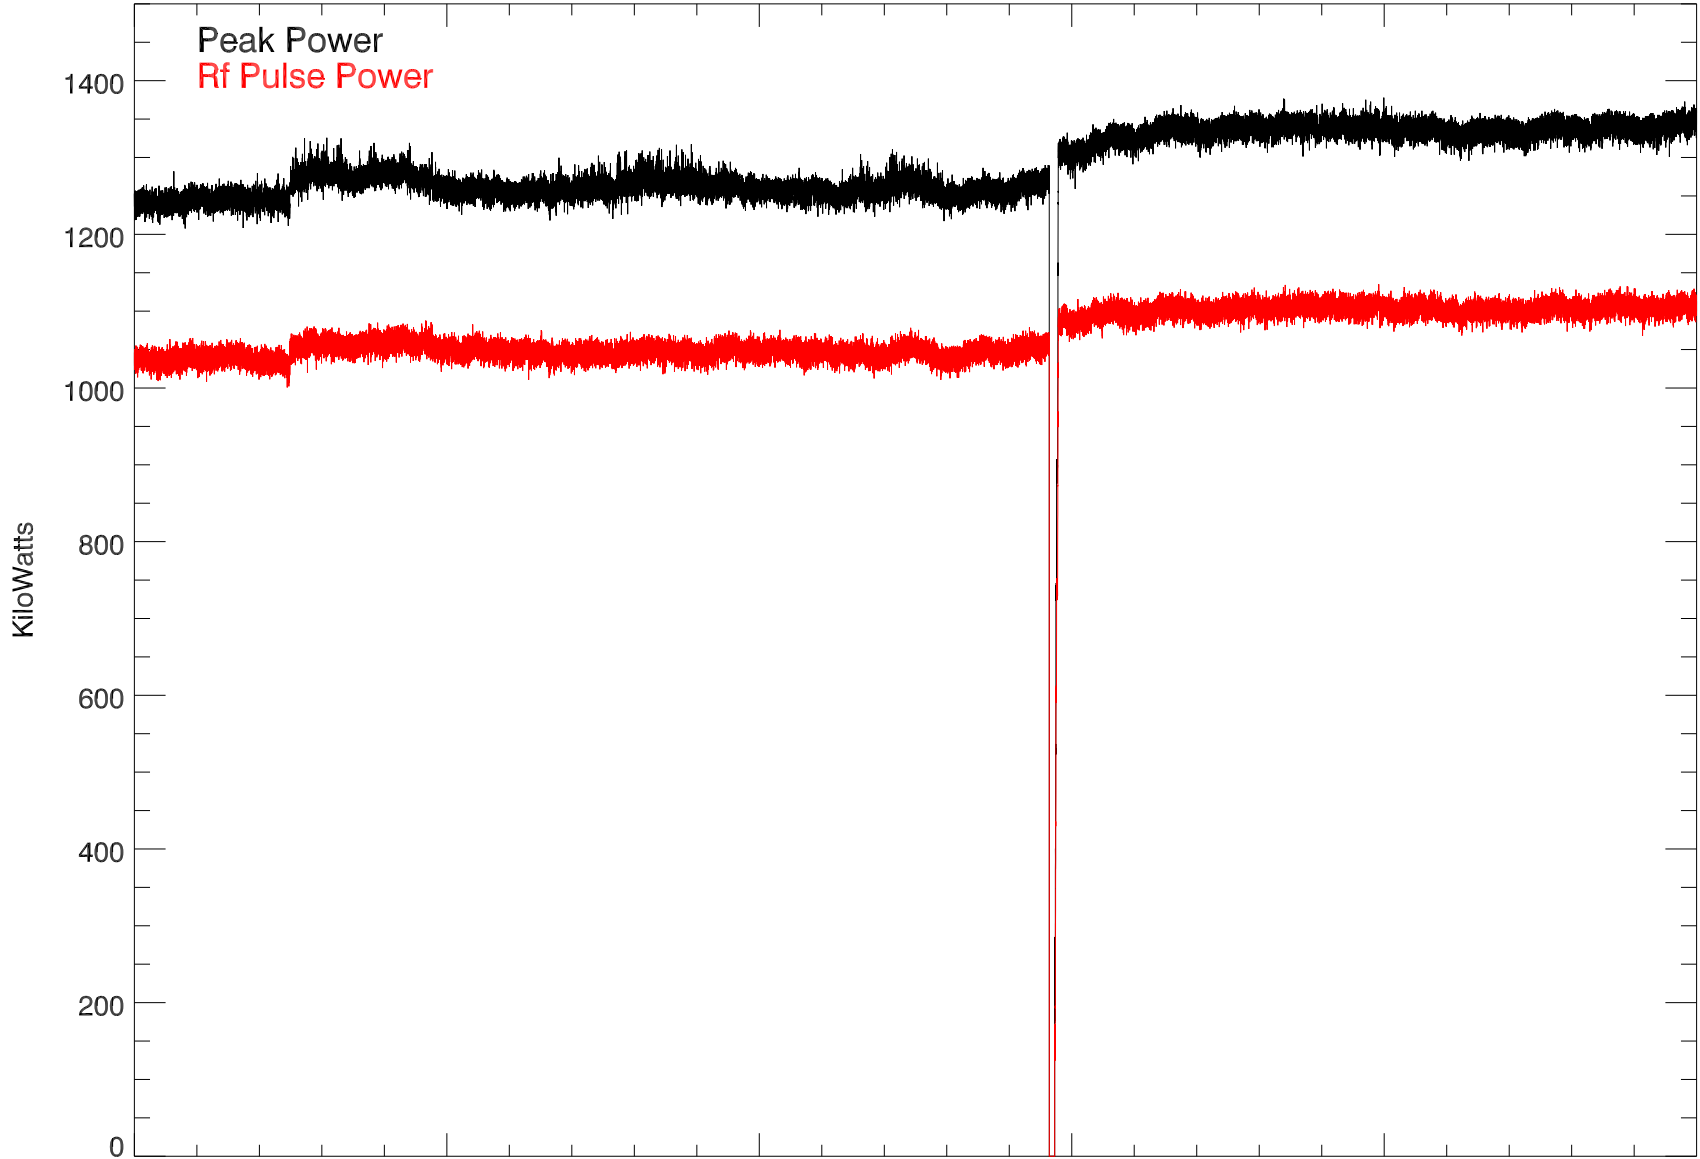

GD 430 Transmitted power for: 17mar18:H3252. Natasha

Sat Mar 17 12:00:00 2018 Sat Mar 17 13:11:59 2018 Sat Mar 17 14:24:00 2018 Sat Mar 17 15:35:59 2018 Sat Mar 17 16:48:00 2018  
Date [hh:mm\_day ast]