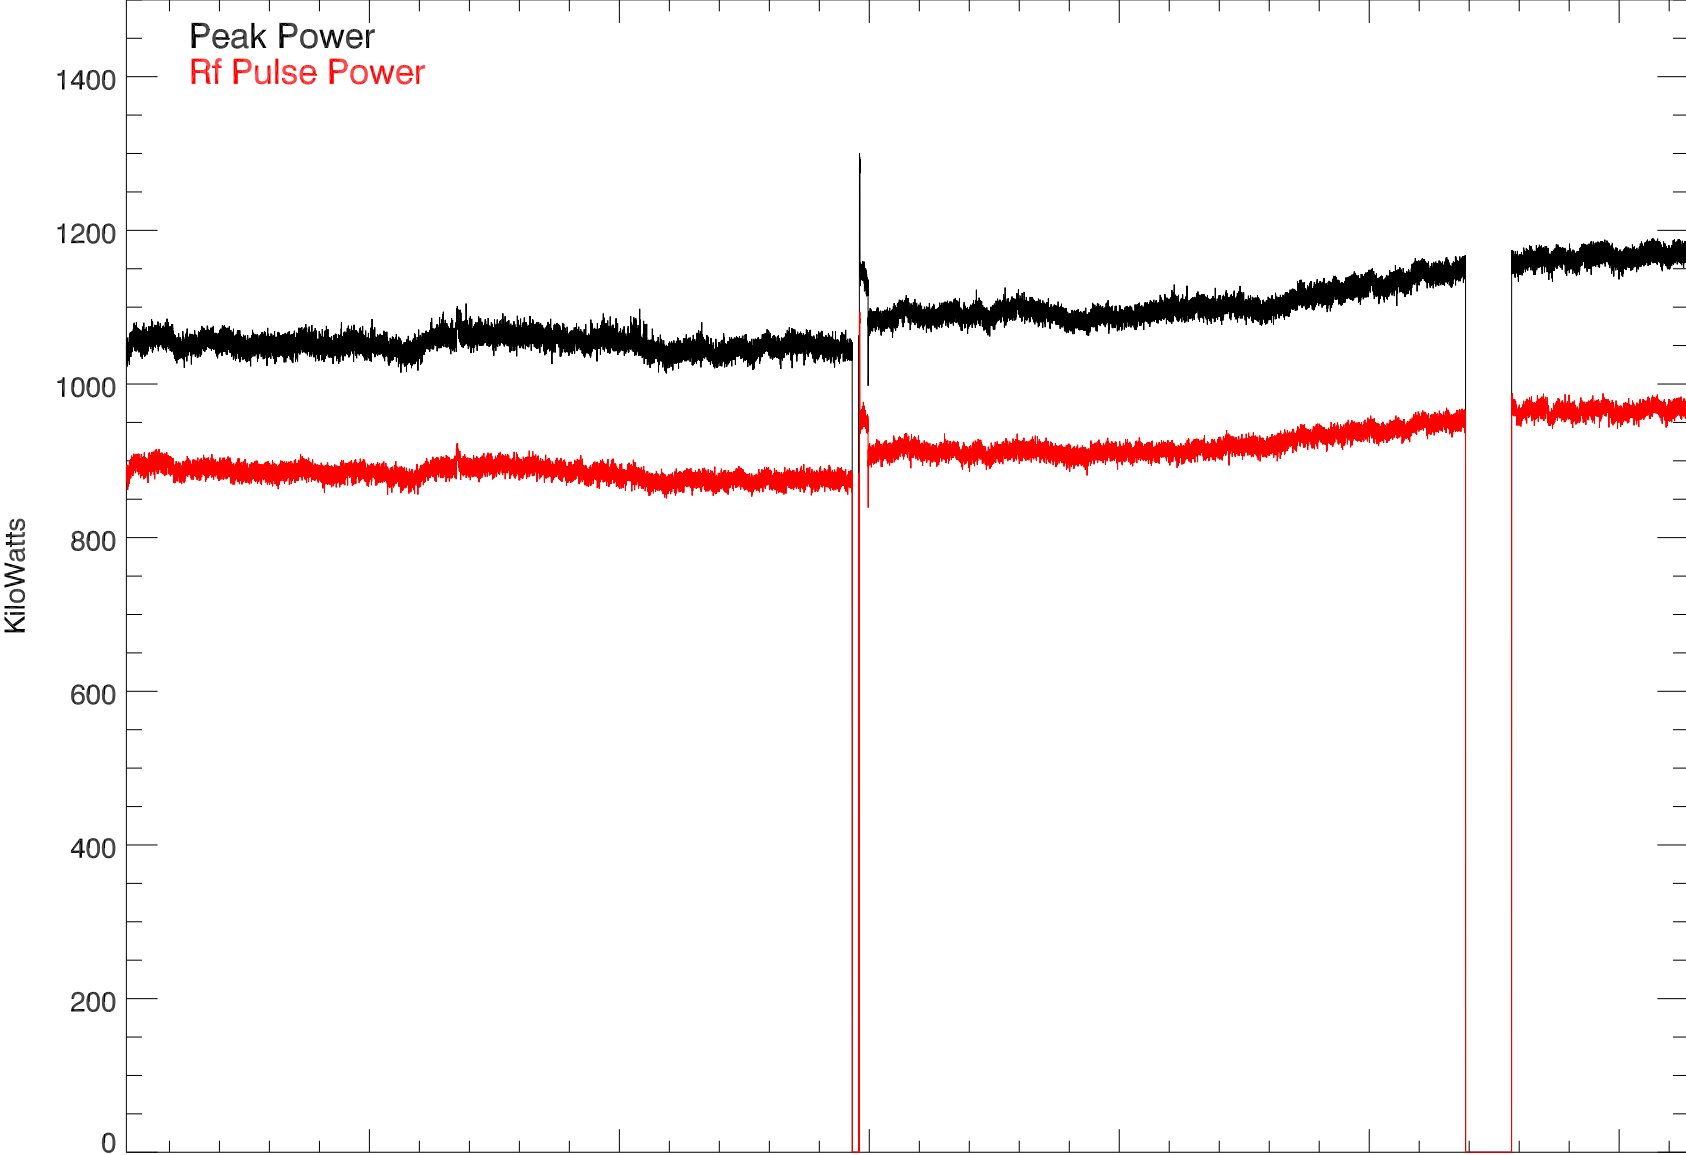

GD 430 Transmitted power for: 15mar18:X115. HF TESTING

Thu Mar 15 12:00:00 2018 13:11:59 14:24:00 15:35:59 16:48:00 18:00:00 2018
Date [hh:mm_day ast]