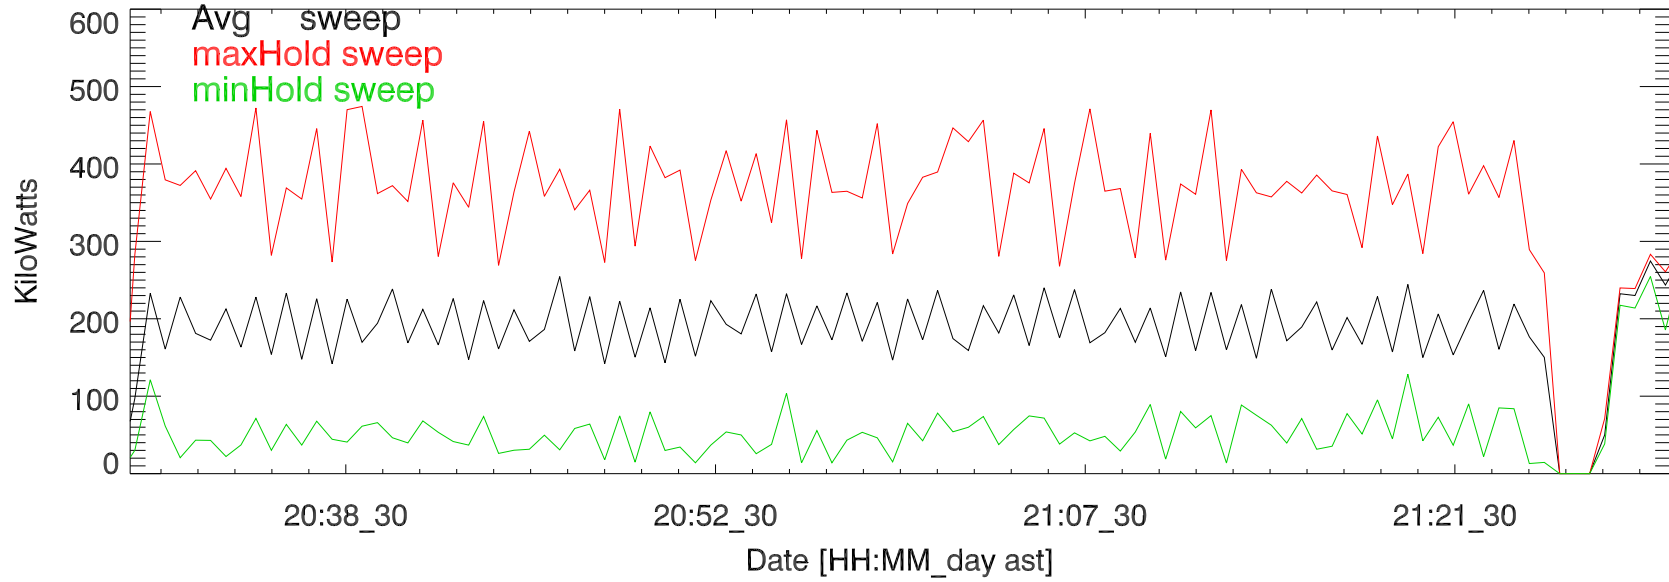

TxPwrTot. 30jul17: Poorya 5 MHz

TxPwr by Tx. 30jul17: Poorya