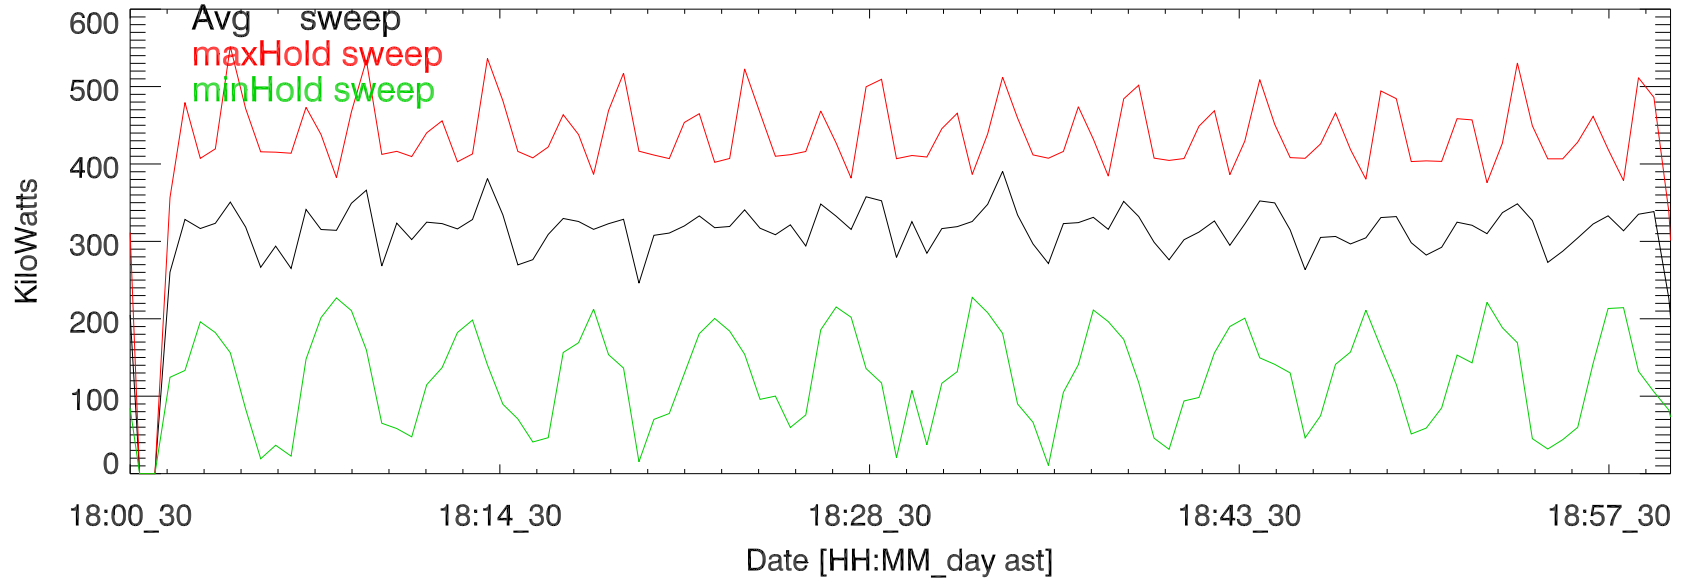

TxPwrTot. 30jul17: Robbie 5 MHz

TxPwr by Tx. 30jul17: Robbie