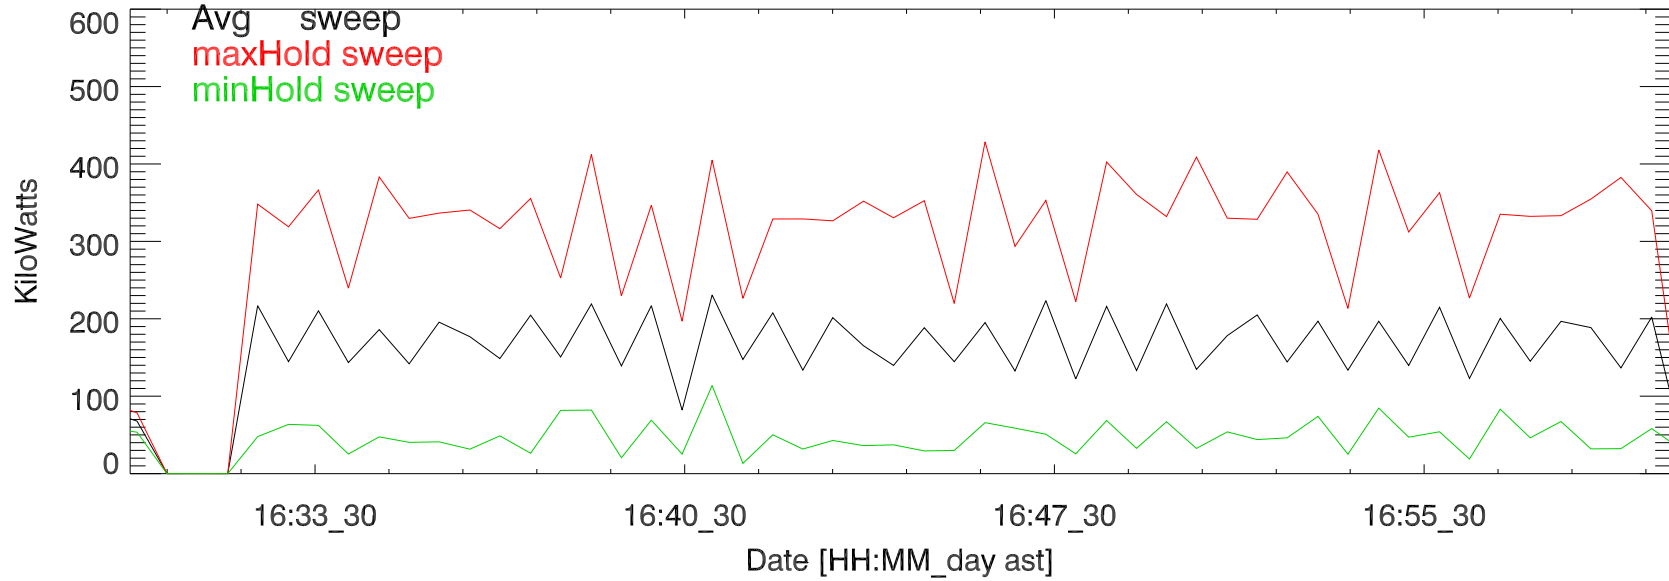

TxPwrTot. 30jul17: Poorya 5 MHz

TxPwr by Tx. 30jul17: Poorya