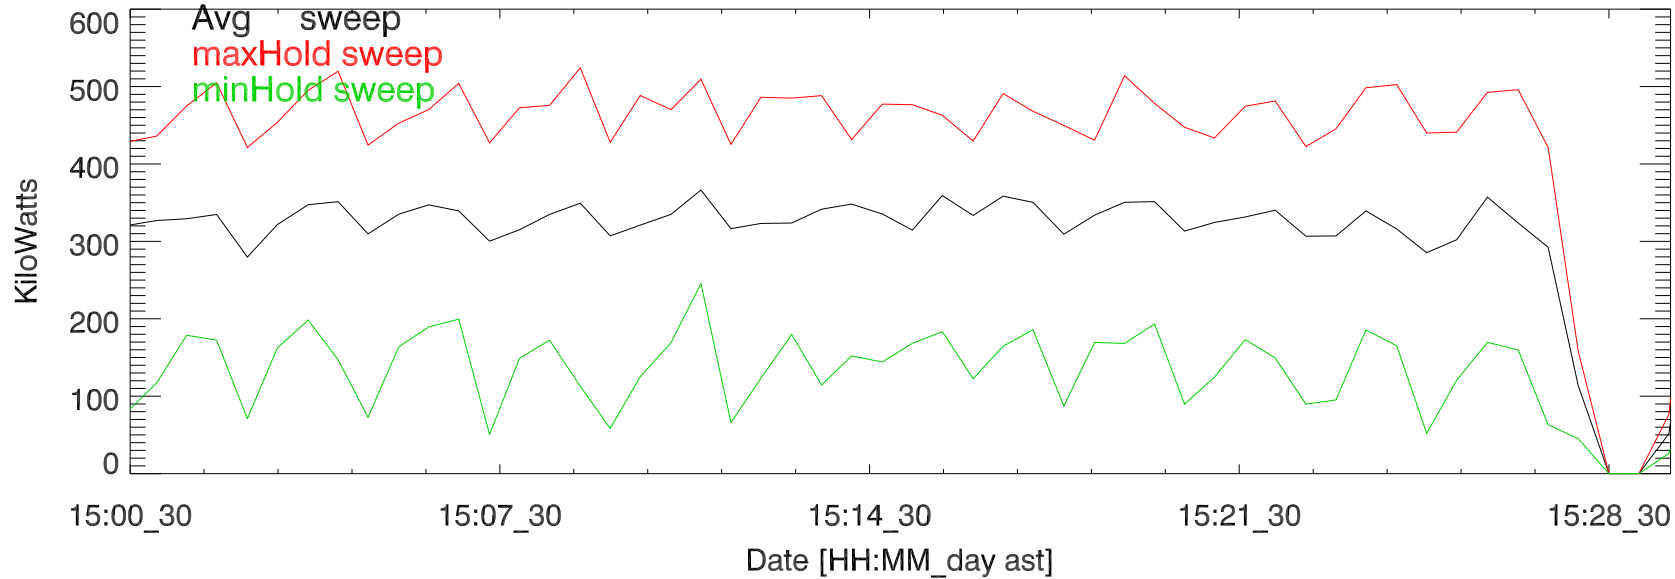

TxPwrTot. 30jul17: Ashanti 5 MHz

TxPwr by Tx. 30jul17: Ashanti