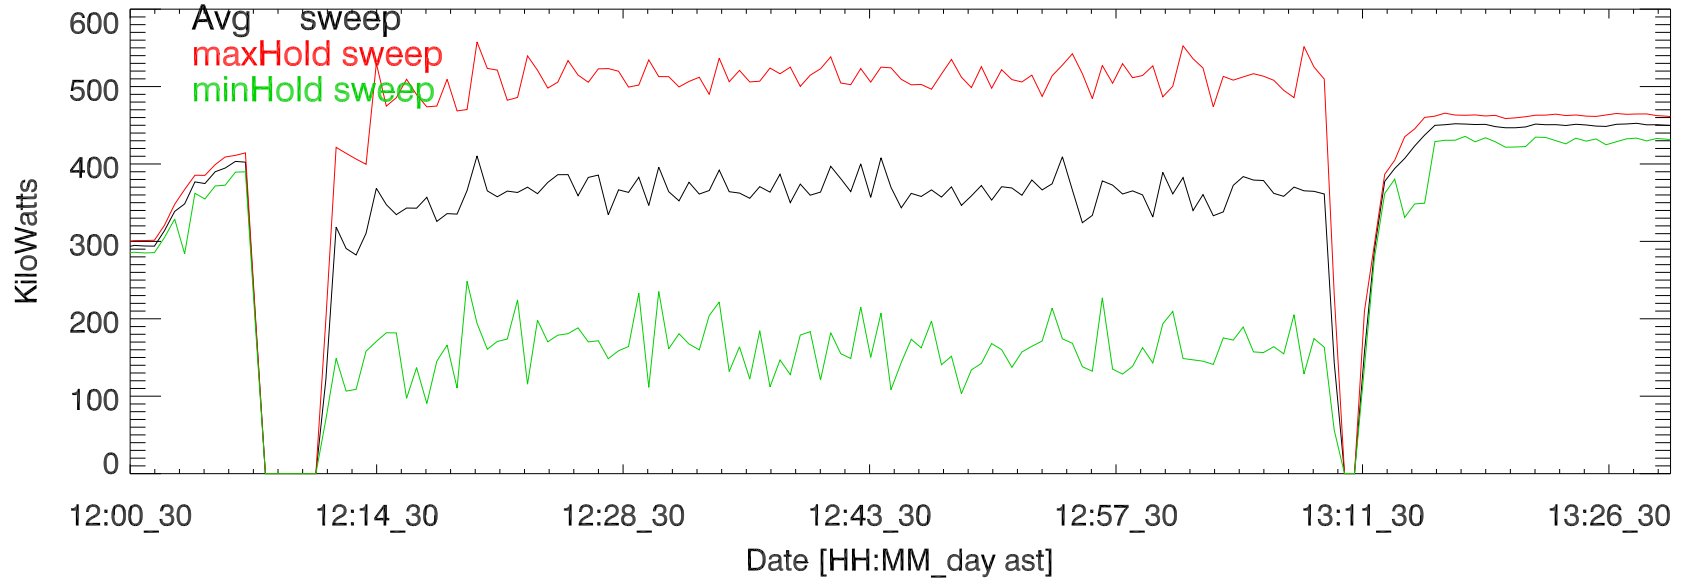

TxPwrTot. 30jul17: Quincy 5 MHz

TxPwr by Tx. 30jul17: Quincy