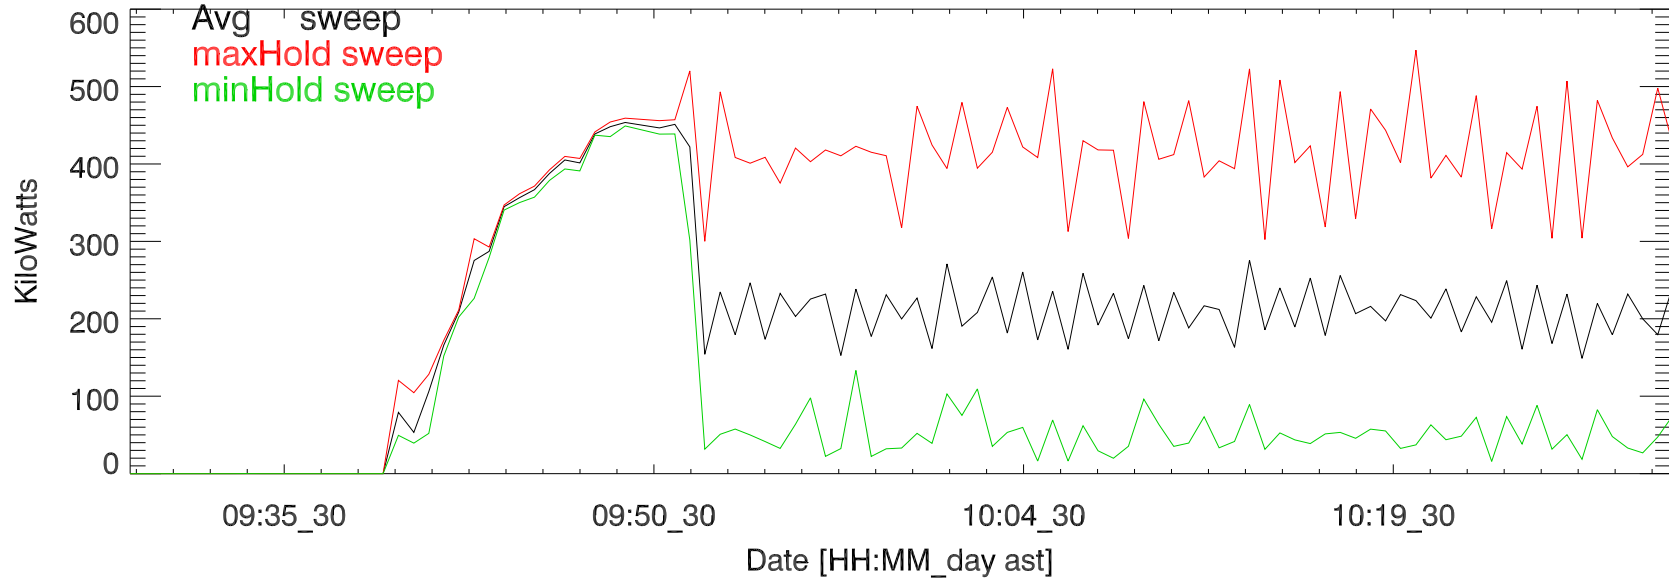

TxPwrTot. 30jul17: Poorya 5 MHz

TxPwr by Tx. 30jul17: Poorya