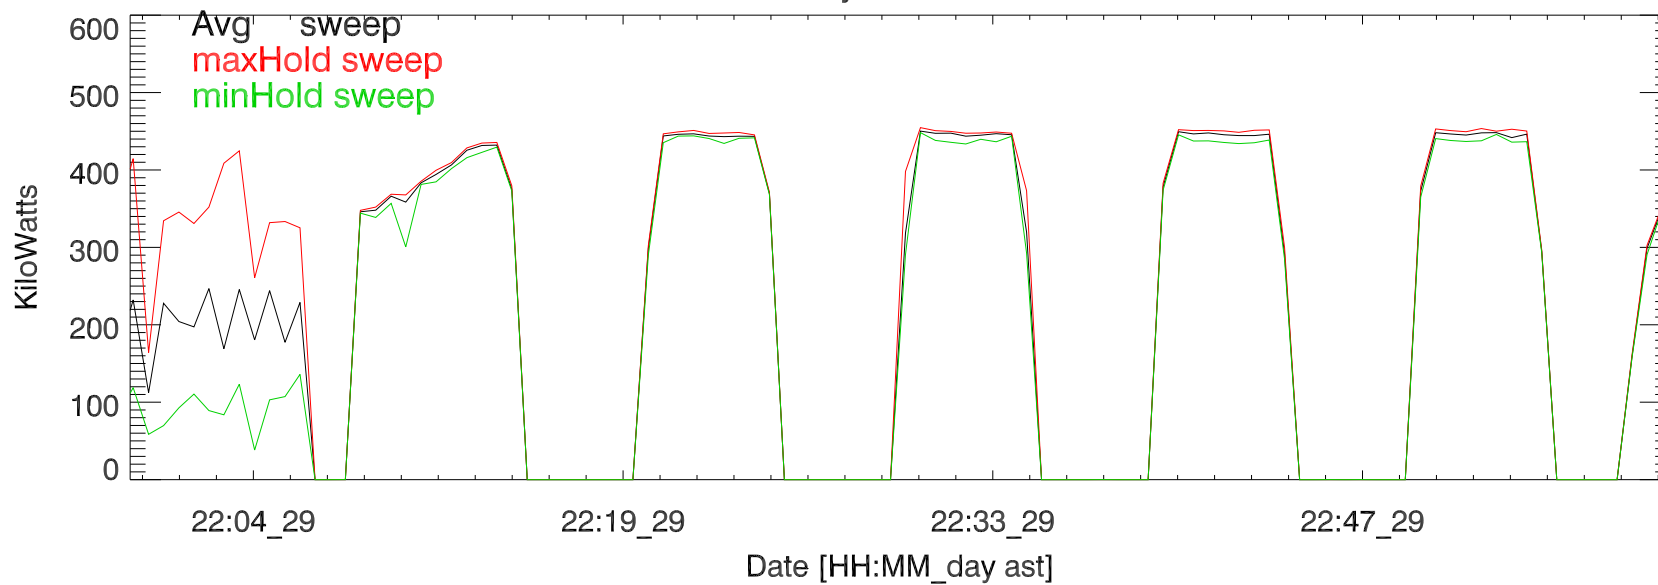

TxPwrTot. 29jul17: Ashanti 5 MHz

TxPwr by Tx. 29jul17: Ashanti