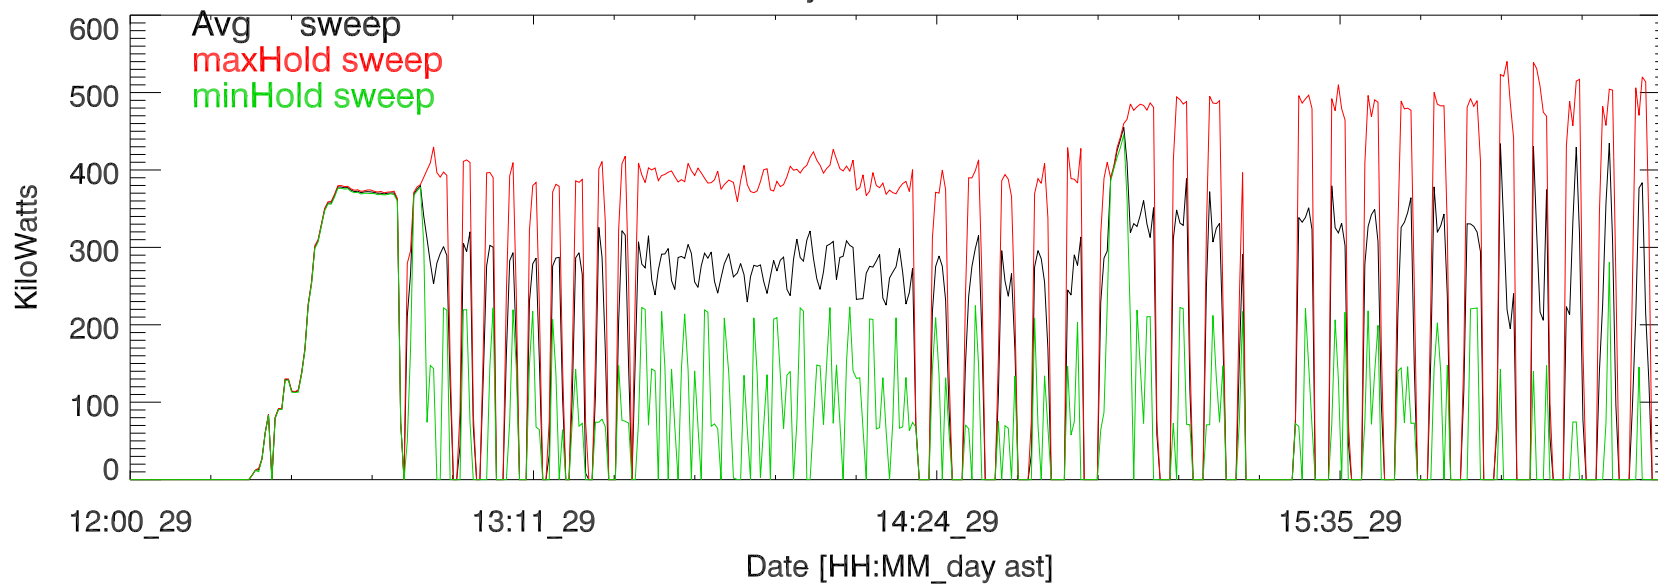

TxPwrTot. 29jul17:H3156. Paul 5 MHz

TxPwr by Tx. 29jul17:H3156. Paul