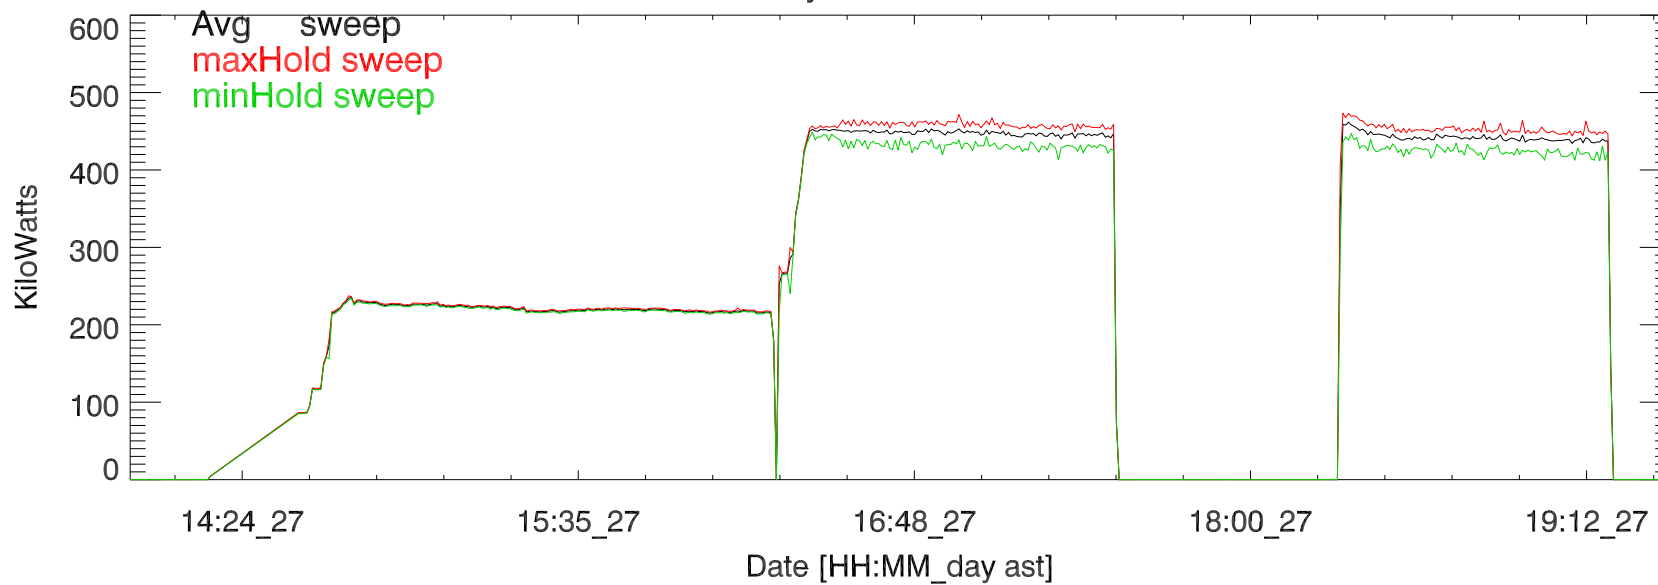

TxPwrTot. 27jul17:H3156. Paul 5 MHz

TxPwr by Tx. 27jul17:H3156. Paul