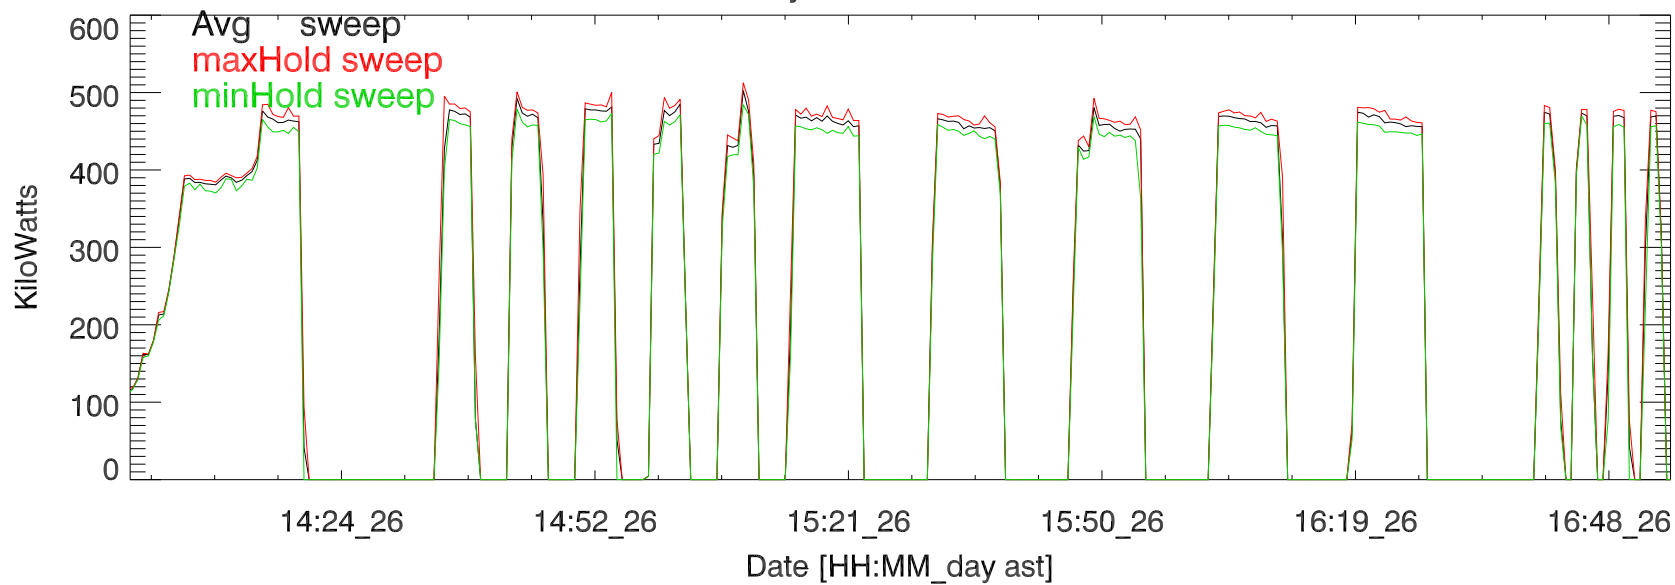

TxPwrTot. 26jul17:H3211 Anthea 5 MHz

TxPwr by Tx. 26jul17:H3211 Anthea