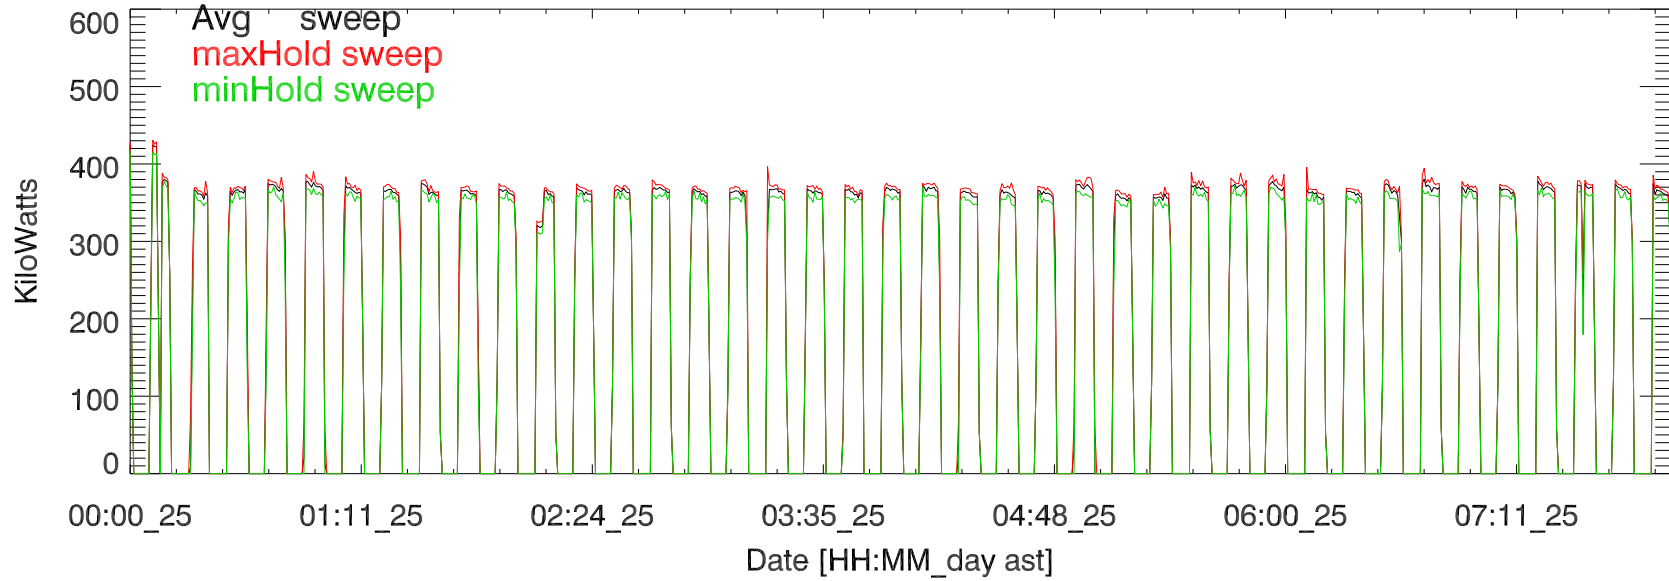

TxPwrTot. 25jul17:H3207. Khushboo 5 MHz

TxPwr by Tx. 25jul17:H3207. Khushboo