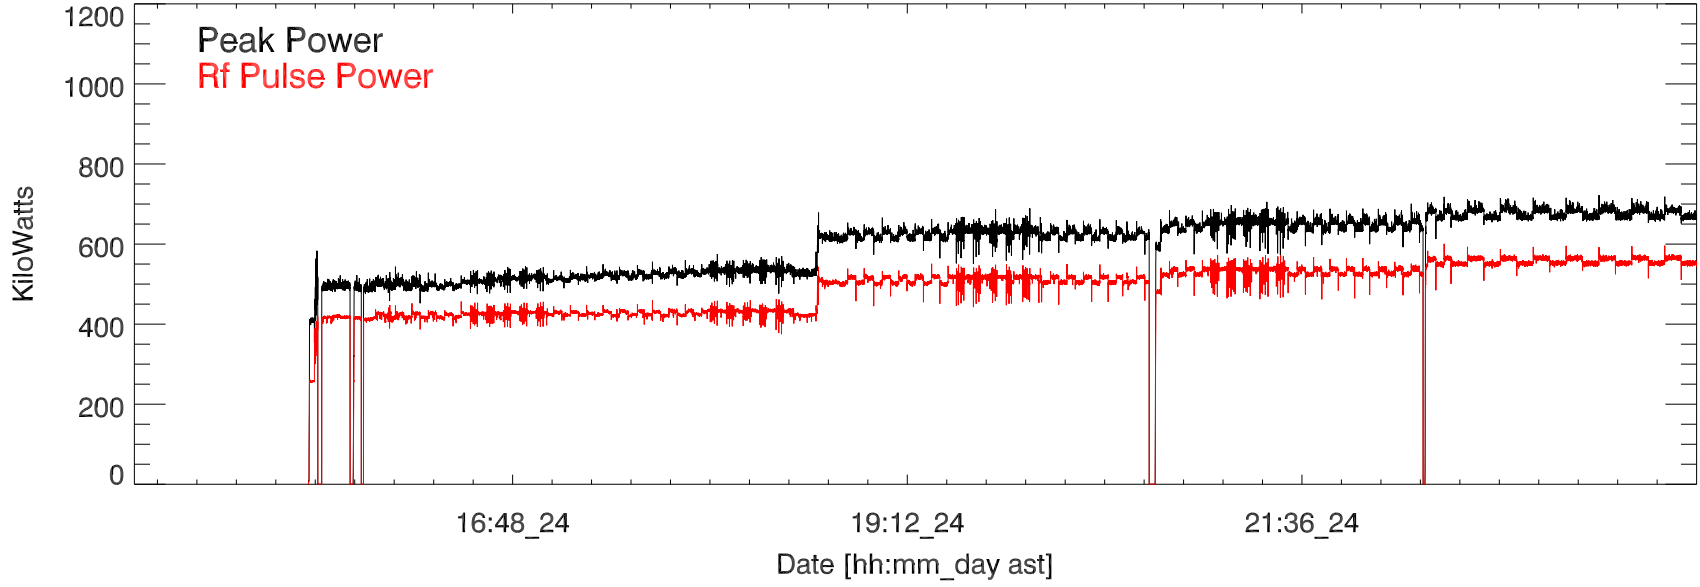

CH 430 Transmitted power for: 24jul17:T2567. Herb & Frank

GD 430 Transmitted power for: 24jul17:T2567. Herb & Frank