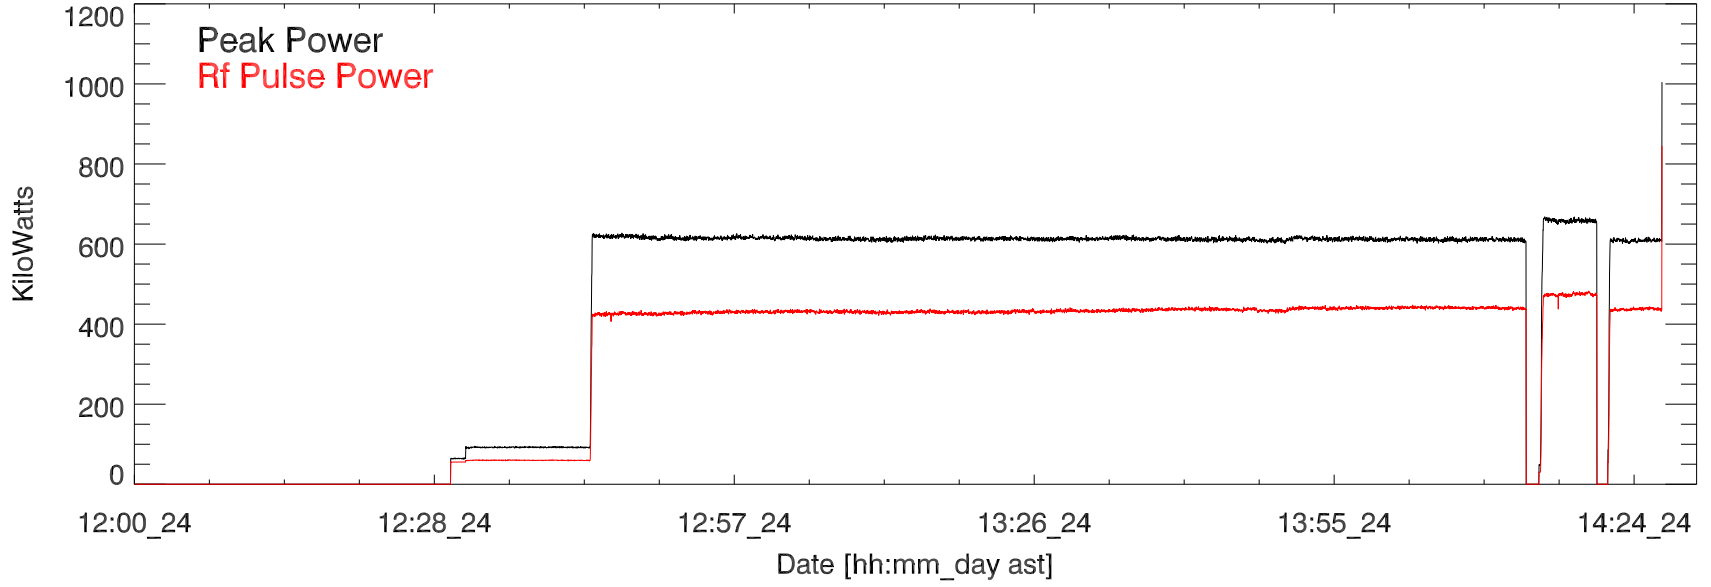

CH 430 Transmitted power for: 24jul17:H3206. Chris Fallen

GD 430 Transmitted power for: 24jul17:H3206. Chris Fallen