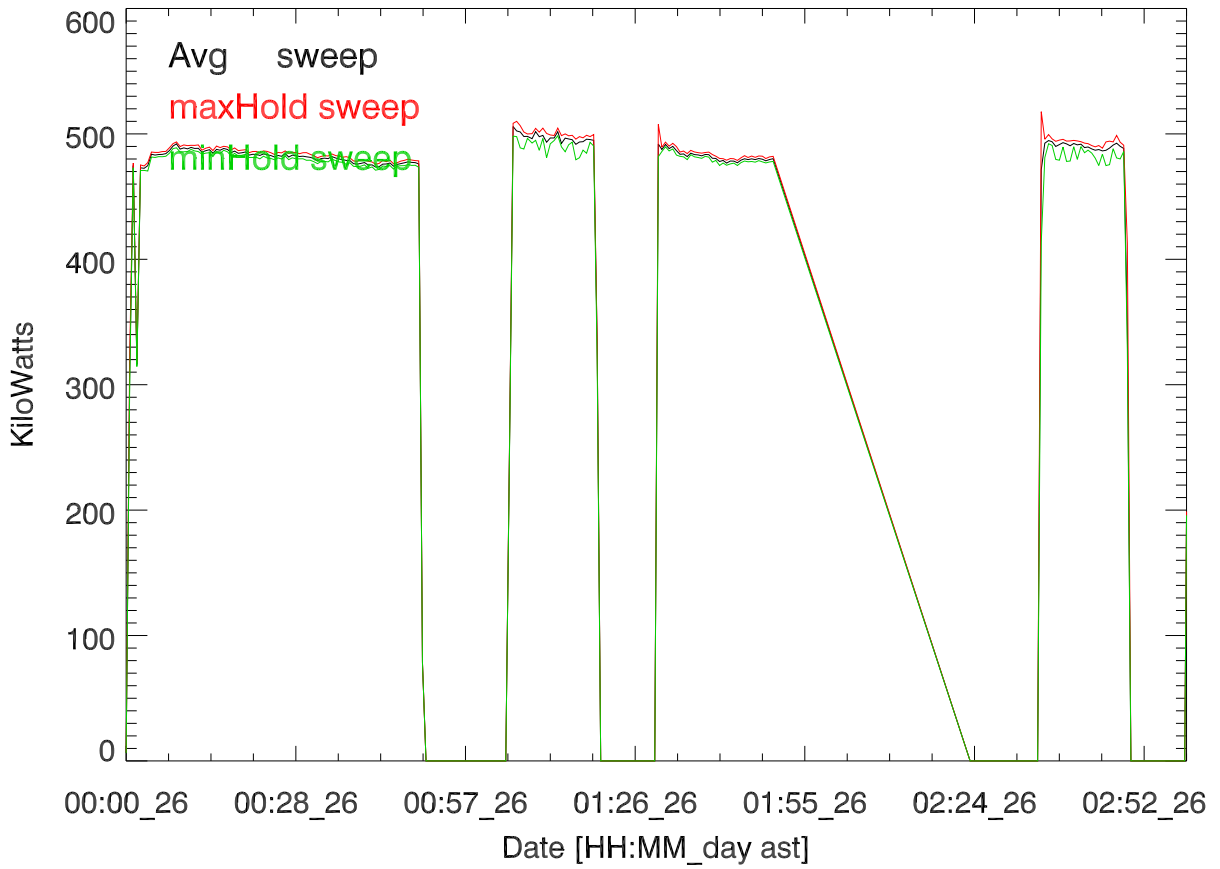

TxPwrTot. 26may17:T2689. Min-Chang Lee 5 MHz

TxPwr by Tx. 26may17:T2689. Min-Chang Lee