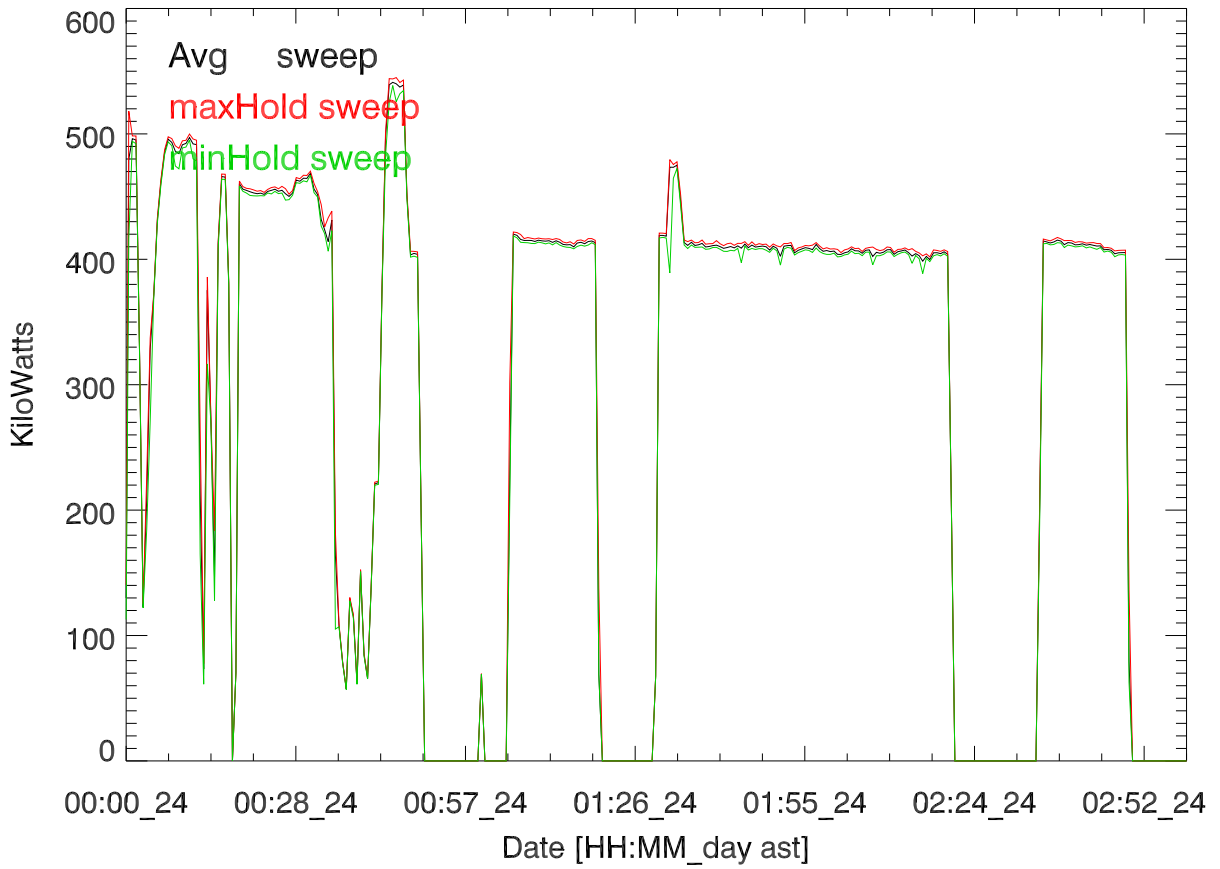

TxPwrTot. 24may17:T2689. Min-Chang Lee 5 MHz

TxPwr by Tx. 24may17:T2689. Min-Chang Lee