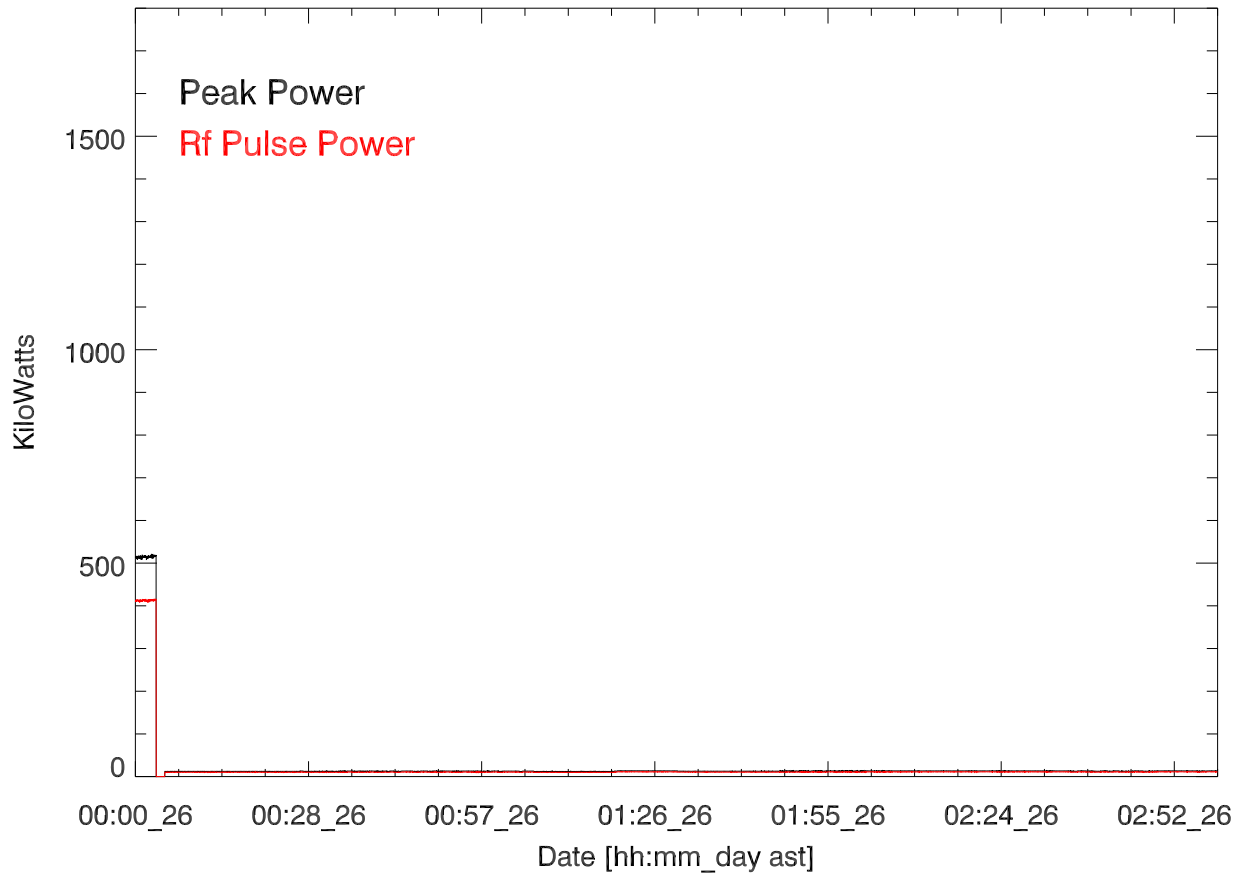

CH 430 Transmitted power for: 26may17:T2689. Min-Chang Lee

GD 430 Transmitted power for: 26may17:T2689. Min-Chang Lee