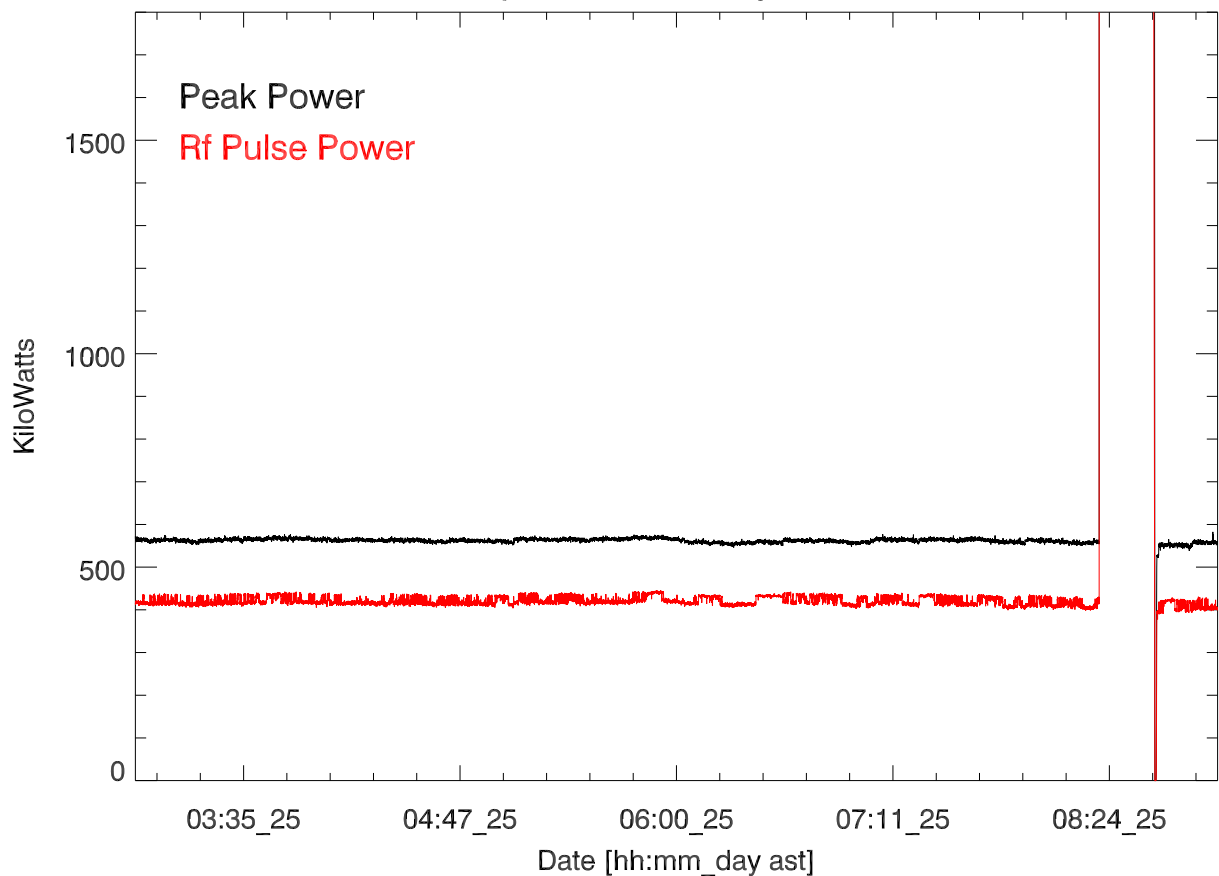

CH 430 Transmitted power for: 25may17:T2869. Suman

GD 430 Transmitted power for: 25may17:T2869. Suman