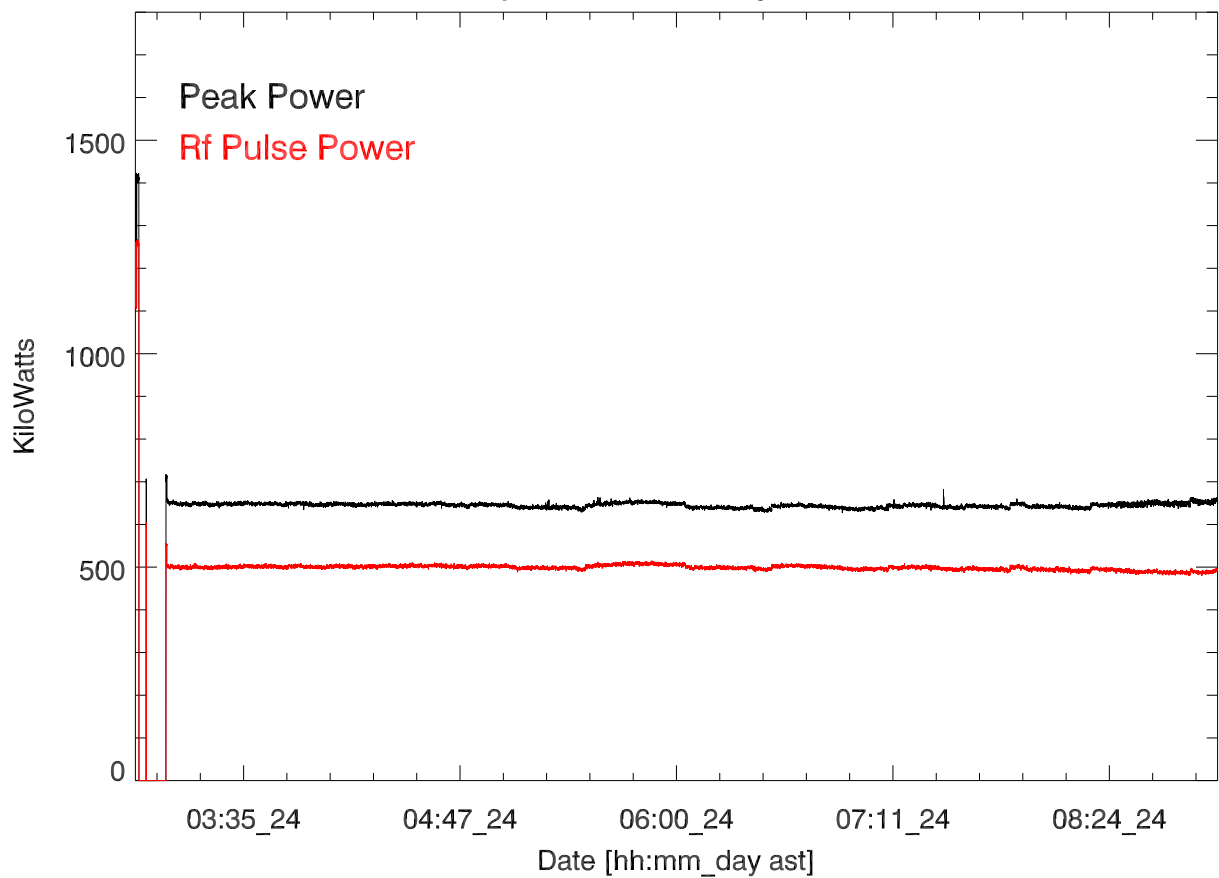

CH 430 Transmitted power for: 24may17:T2869. Suman

GD 430 Transmitted power for: 24may17:T2869. Suman