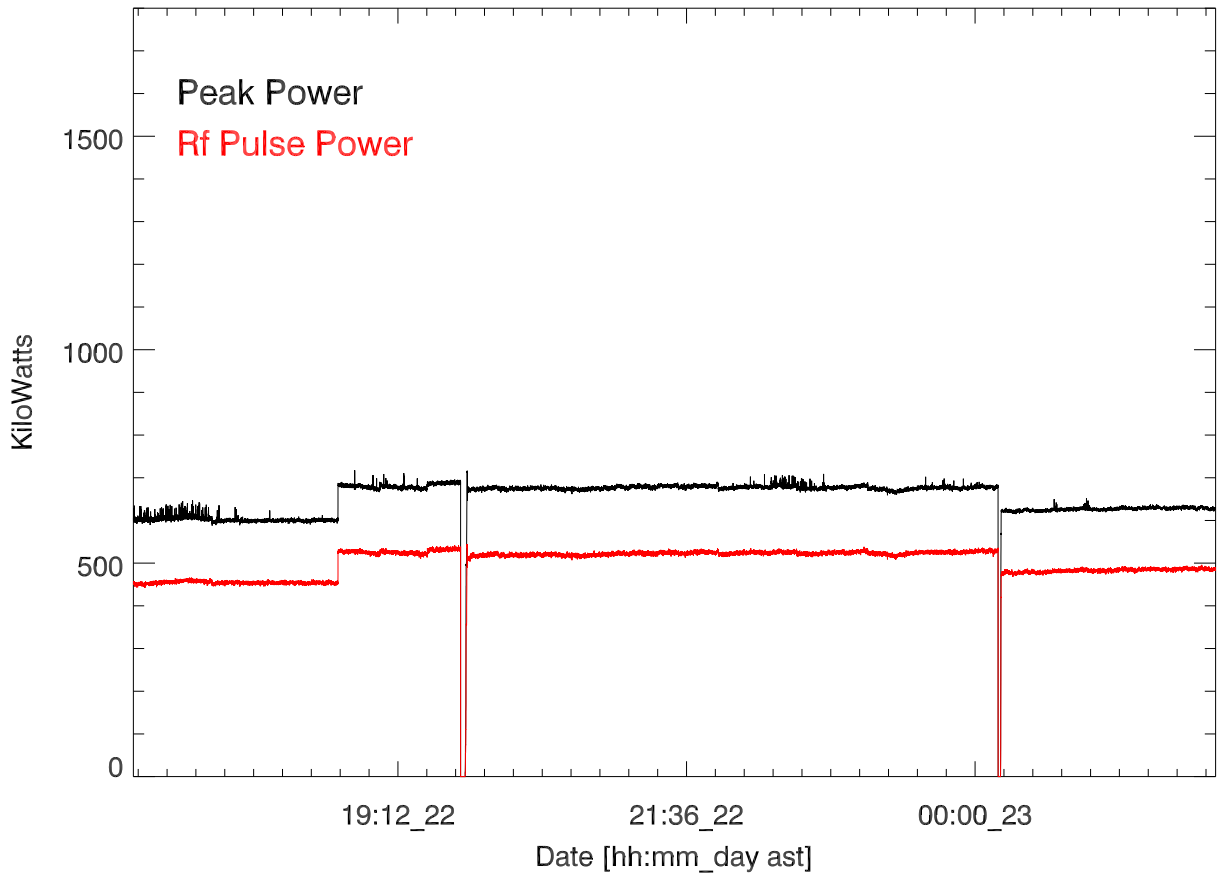

CH 430 Transmitted power for: 22may17:H3155. Bjorn Gustavsson

GD 430 Transmitted power for: 22may17:H3155. Bjorn Gustavsson