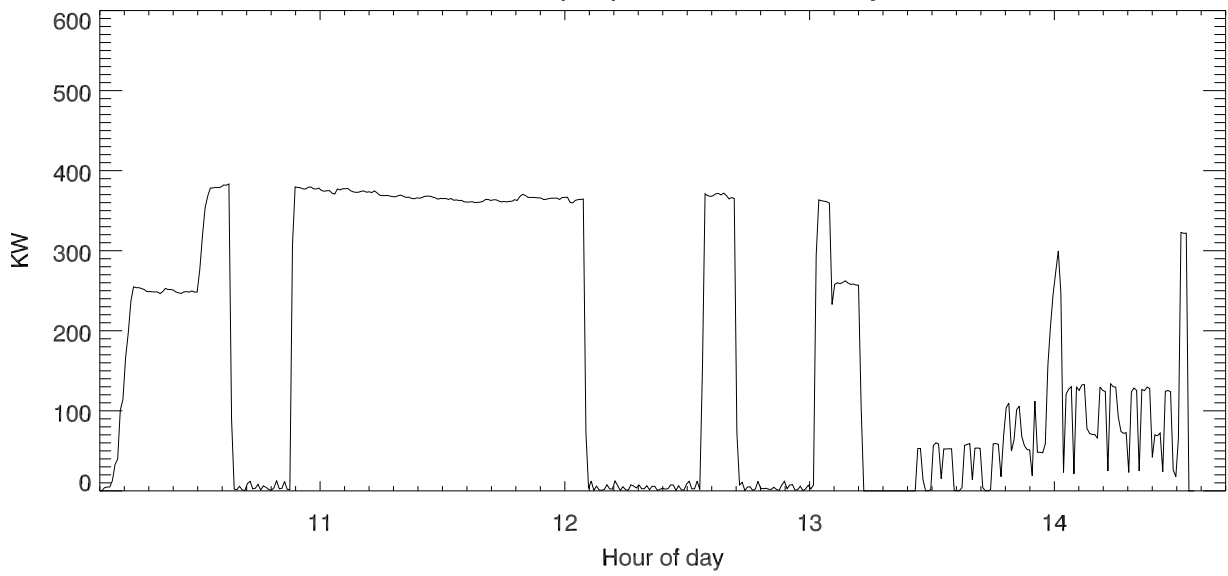

22may19 generator output power vs hour of day

HF tx output power vs hour of day

generator output power vs hf output pwr