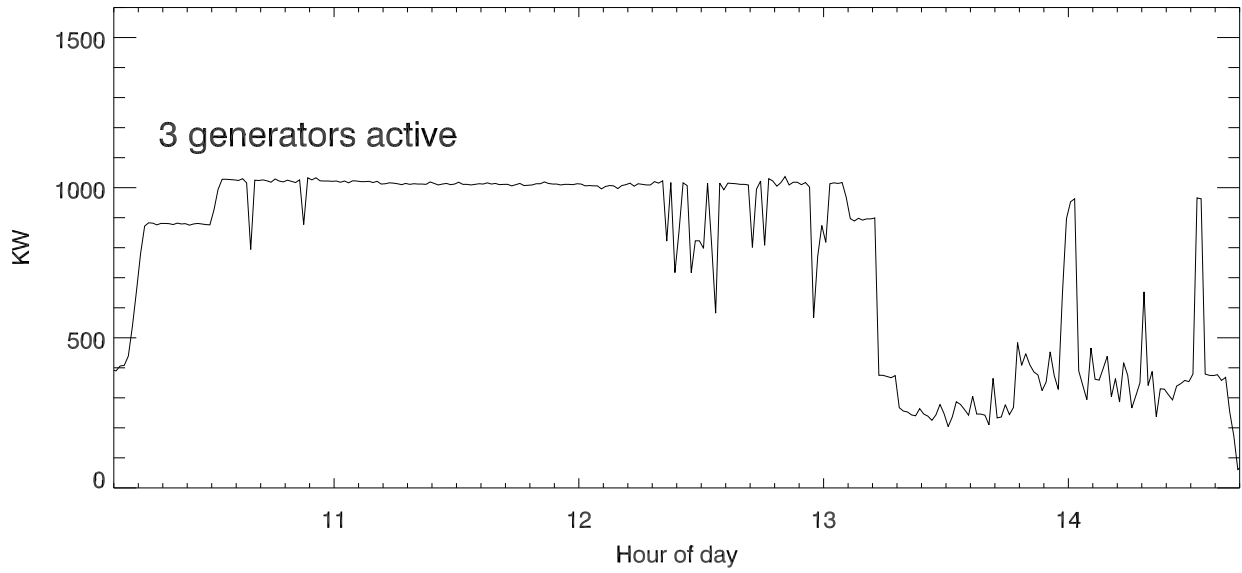

22may19 generator output power vs hour of day

HF tx output power vs hour of day

generator output power vs hf output pwr