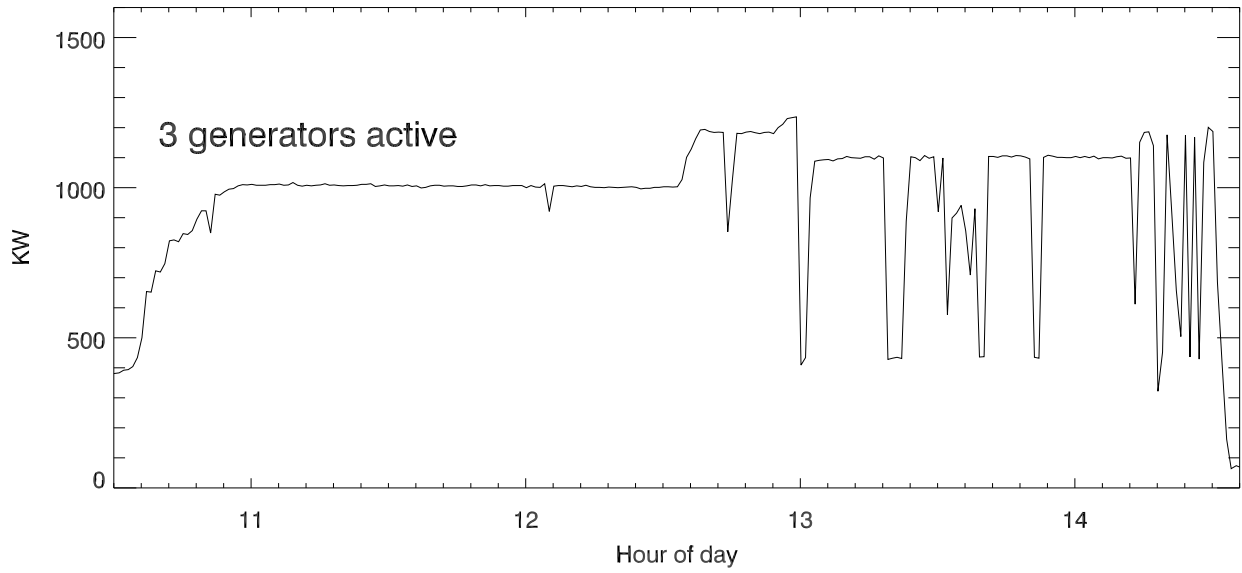

22may19 generator output power vs hour of day

HF tx output power vs hour of day

generator output power vs hf output pwr