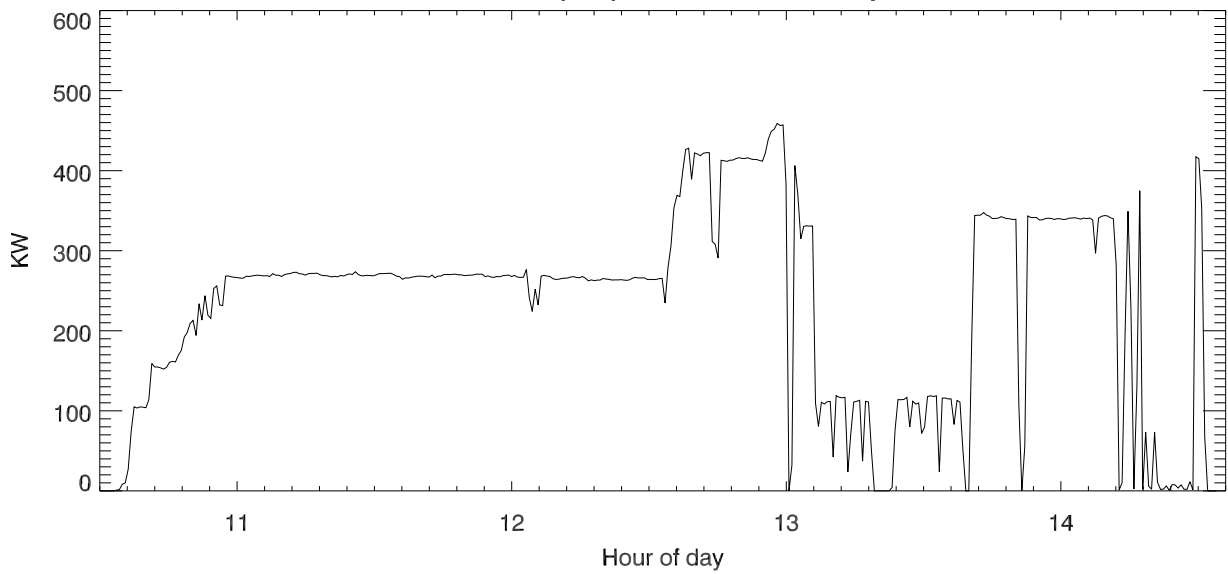

22may19 generator output power vs hour of day

HF tx output power vs hour of day

generator output power vs hf output pwr