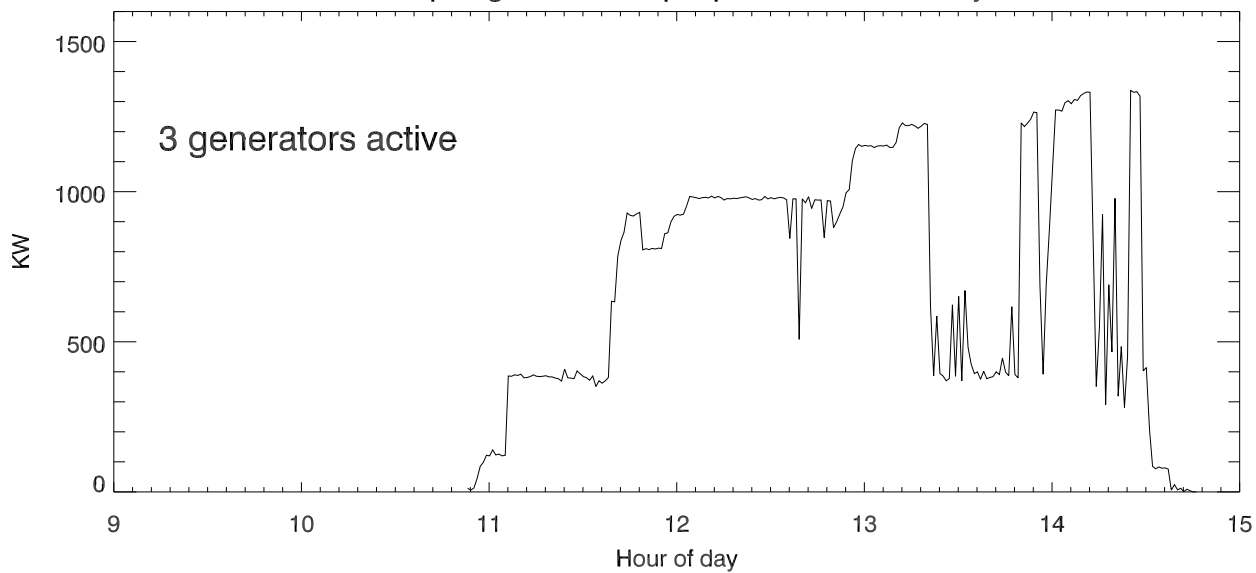

19sep18 generator output power vs hour of day

HF tx output power vs hour of day

generator output power vs hf output pwr