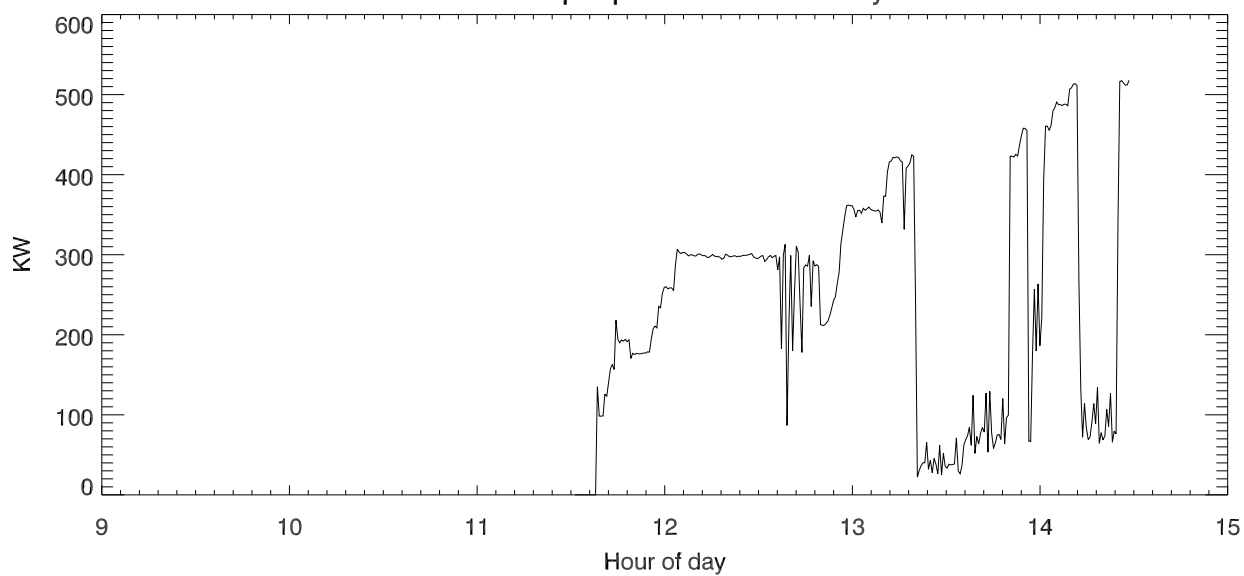

19sep18 generator output power vs hour of day

HF tx output power vs hour of day

generator output power vs hf output pwr