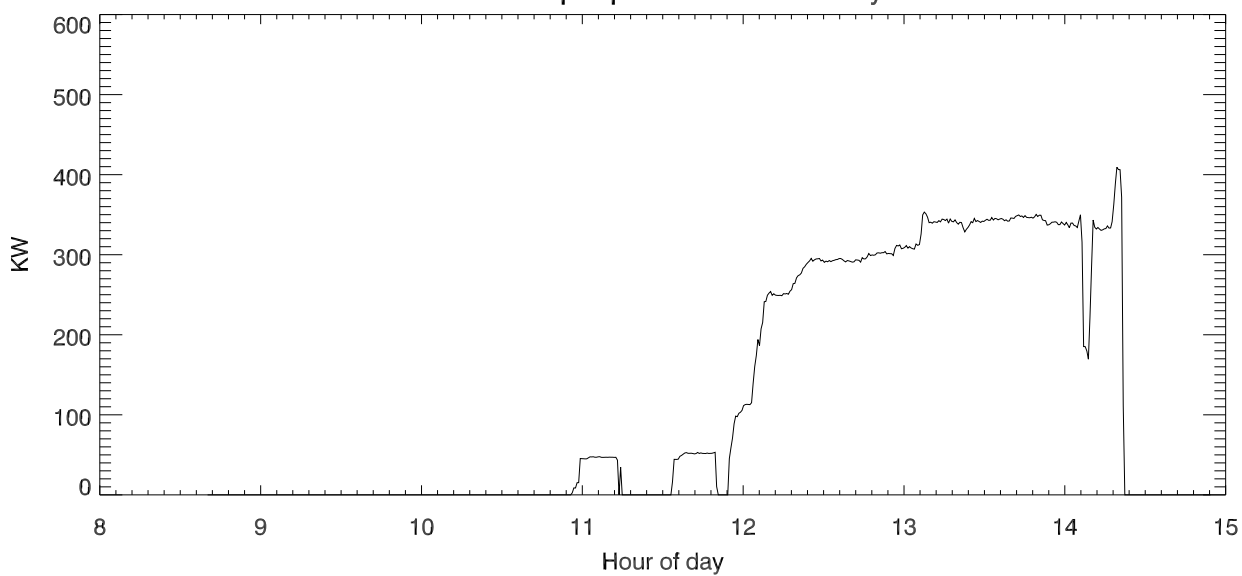

09mar18 generator output power vs hour of day

HF tx output power vs hour of day

generator output power vs hf output pwr