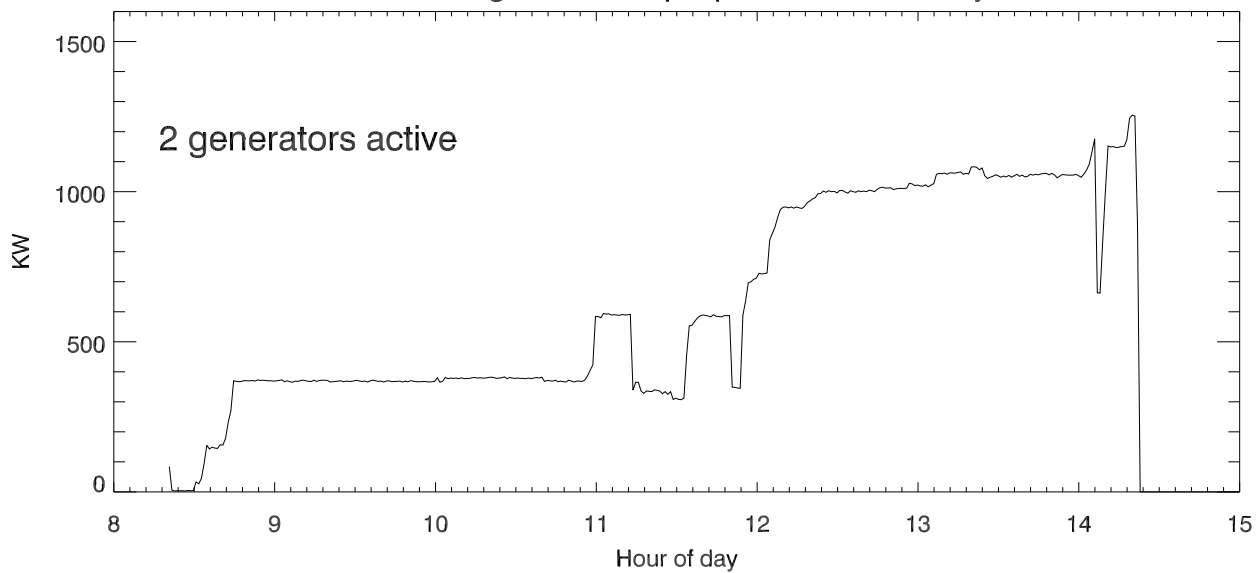

09mar18 generator output power vs hour of day

HF tx output power vs hour of day

generator output power vs hf output pwr