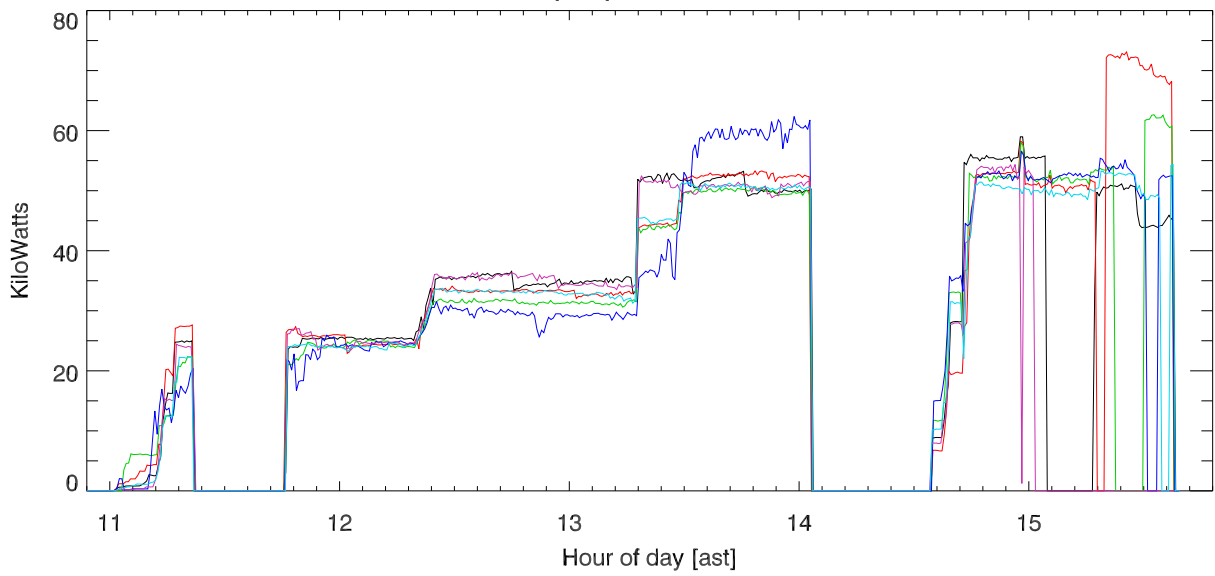

170307 8 Mhz Band tx power. rf coupler output. . 8Mhz test.

Output power in KWatt

synth drive amplitude.