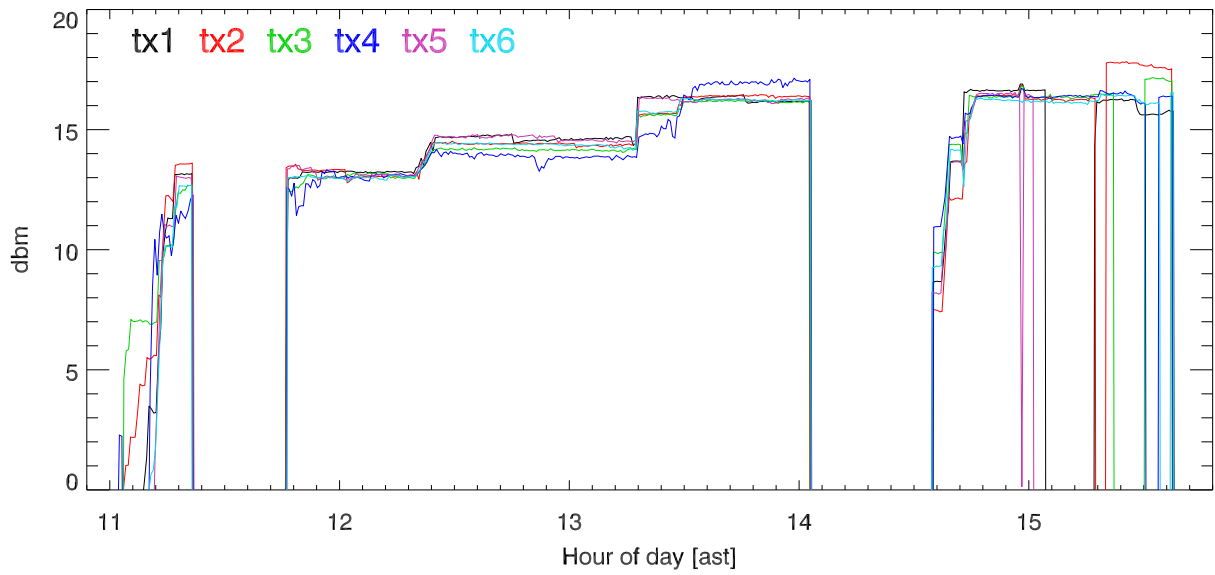

170307 8 Mhz Band tx power. rf coupler output. . 8Mhz test.

Output power in KWatt

synth drive amplitude.