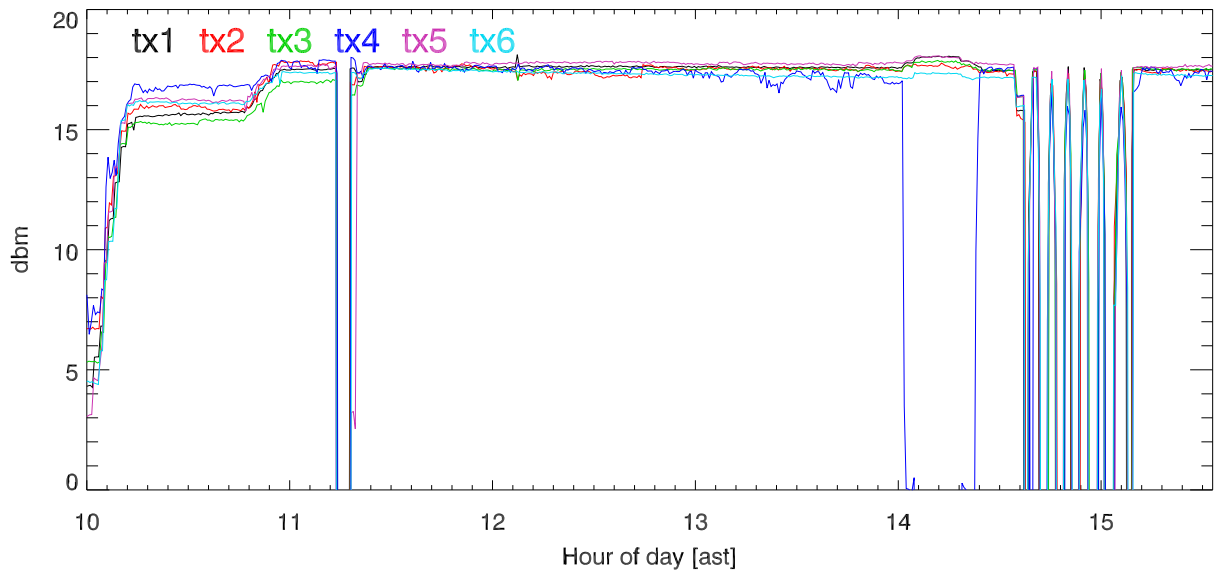

170223 8 Mhz Band tx power. rf coupler output. . 8Mhz test.

Output power in KWatt

synth drive amplitude.