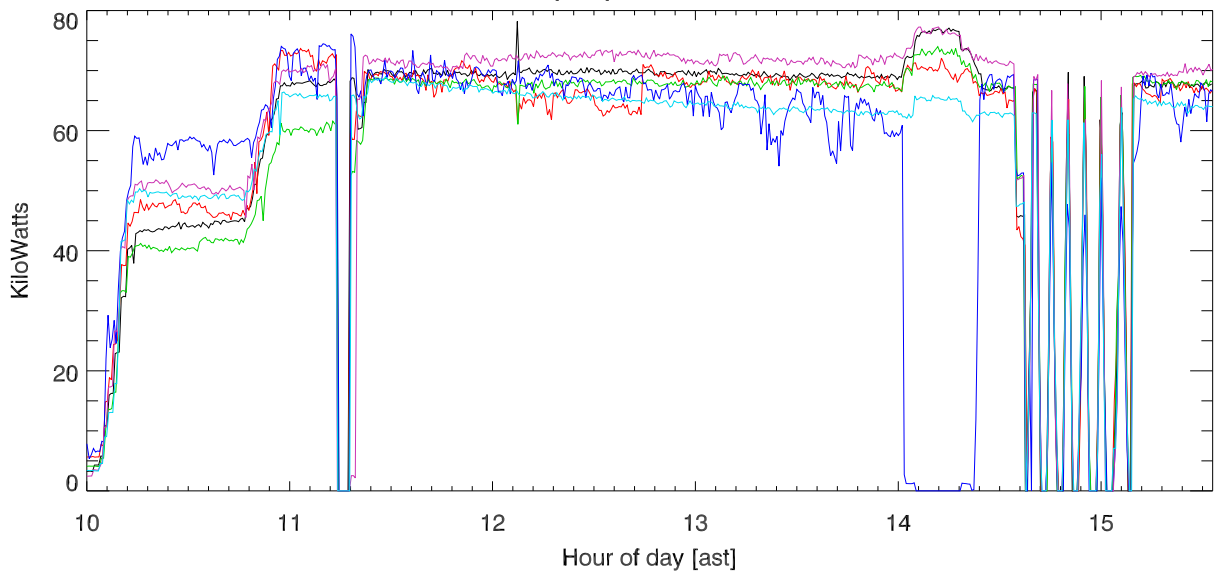

170223 8 Mhz Band tx power. rf coupler output. . 8Mhz test.

Output power in KWatt

synth drive amplitude.