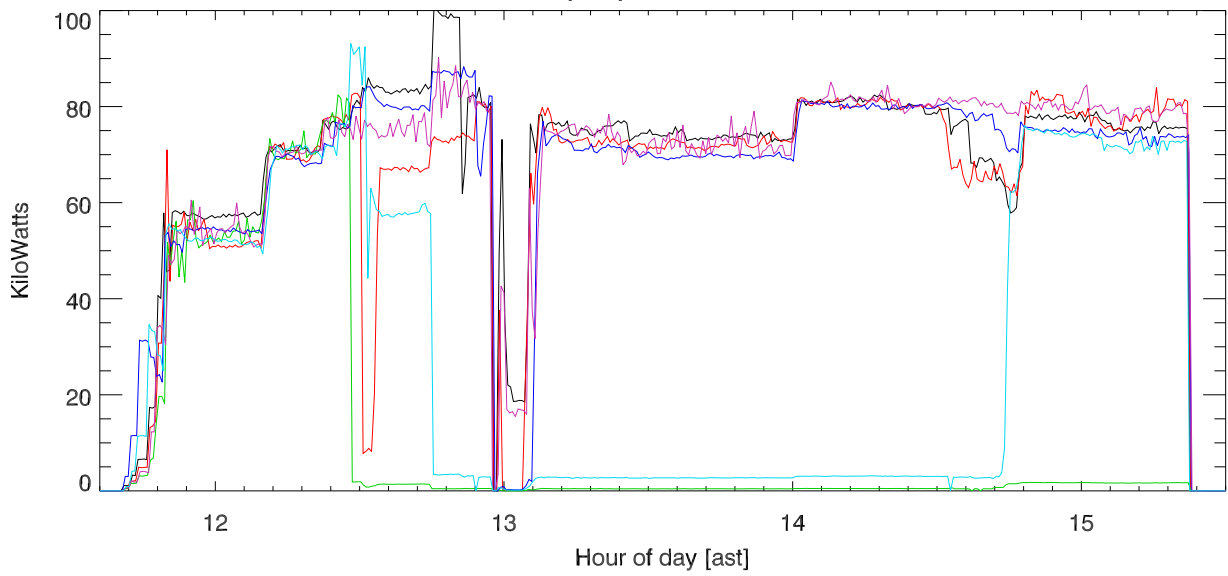

170207 5 MHz Band tx power. rf coupler output. . 5Mhz test.

Output power in KWatt

synth drive amplitude.