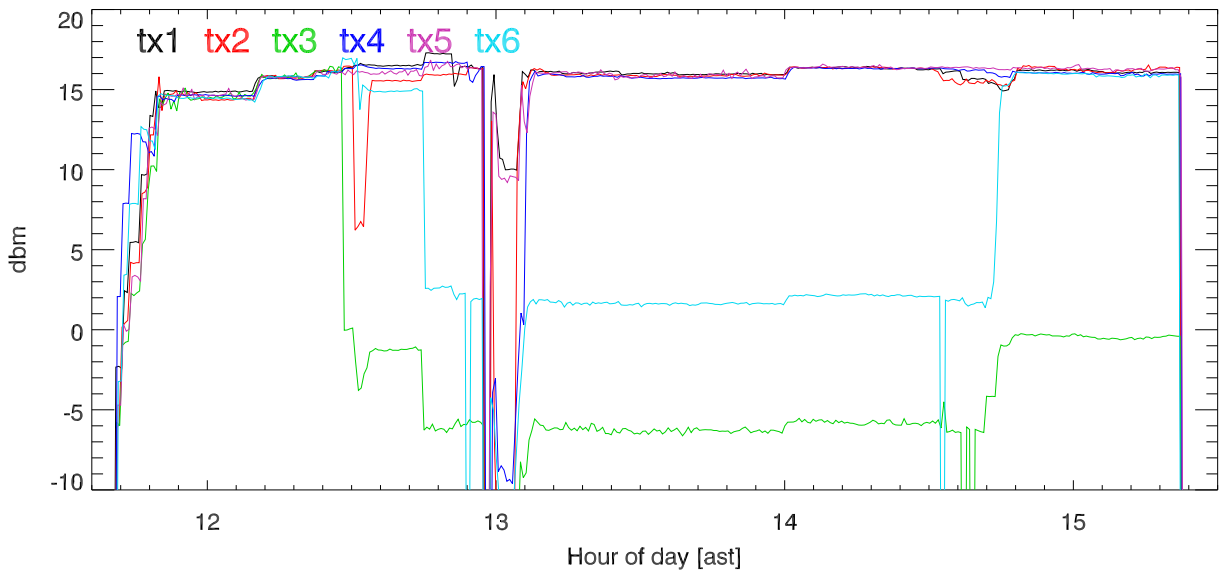

170207 5 MHz Band tx power. rf coupler output. . 5Mhz test.

Output power in KWatt

synth drive amplitude.