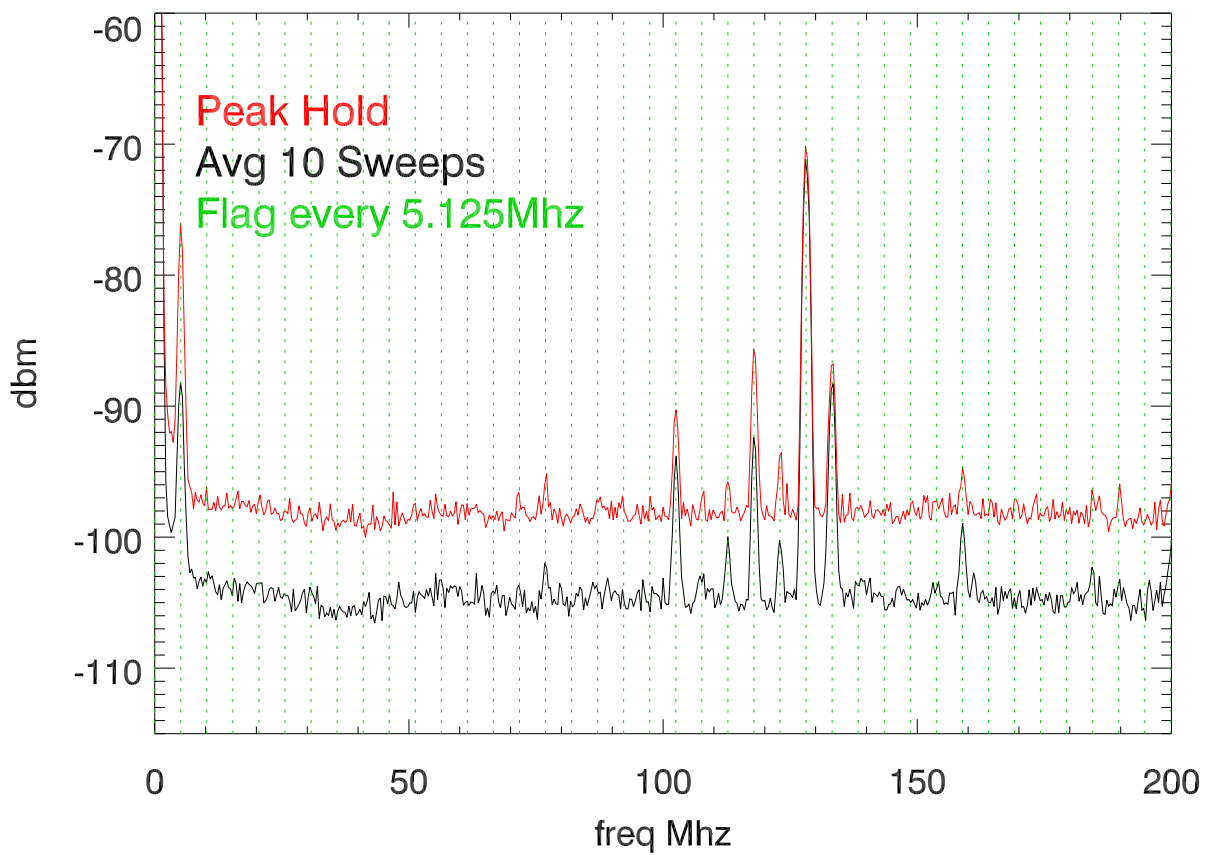

04may15 hf-3B monitor port. 78KW to dummy load

04may15 hf-3B monitor port. 75Mhz hipass filter

2nd attempt with 75 Mhz hipass filter

04may15 hf-3B monitor port. 75Mhz hipass filter

RF drive turned off