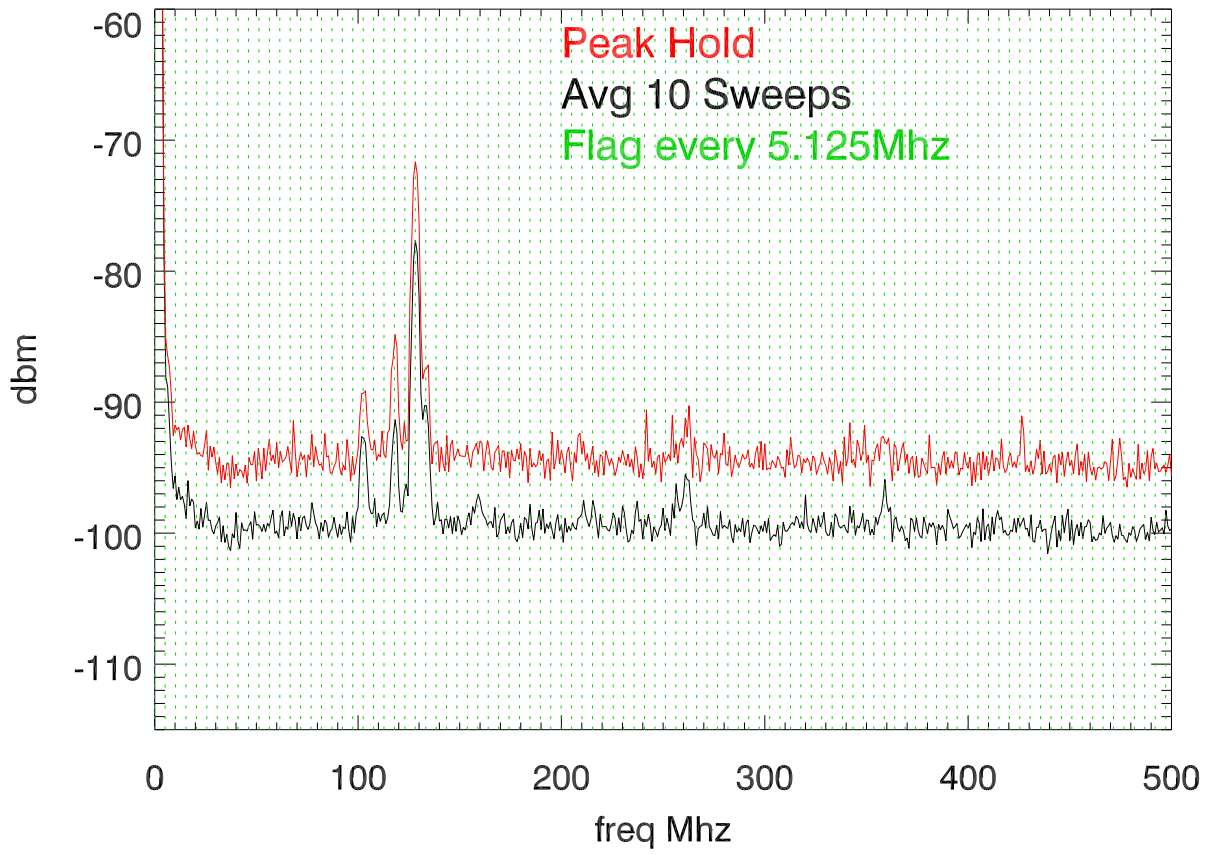

04may15 hf-3B monitor port. 78KW to dummy load

04may15 hf-3B monitor port. 75Mhz hipass filter

2nd attempt with 75 Mhz hipass filter

04may15 hf-3B monitor port. 75Mhz hipass filter

RF drive turned off