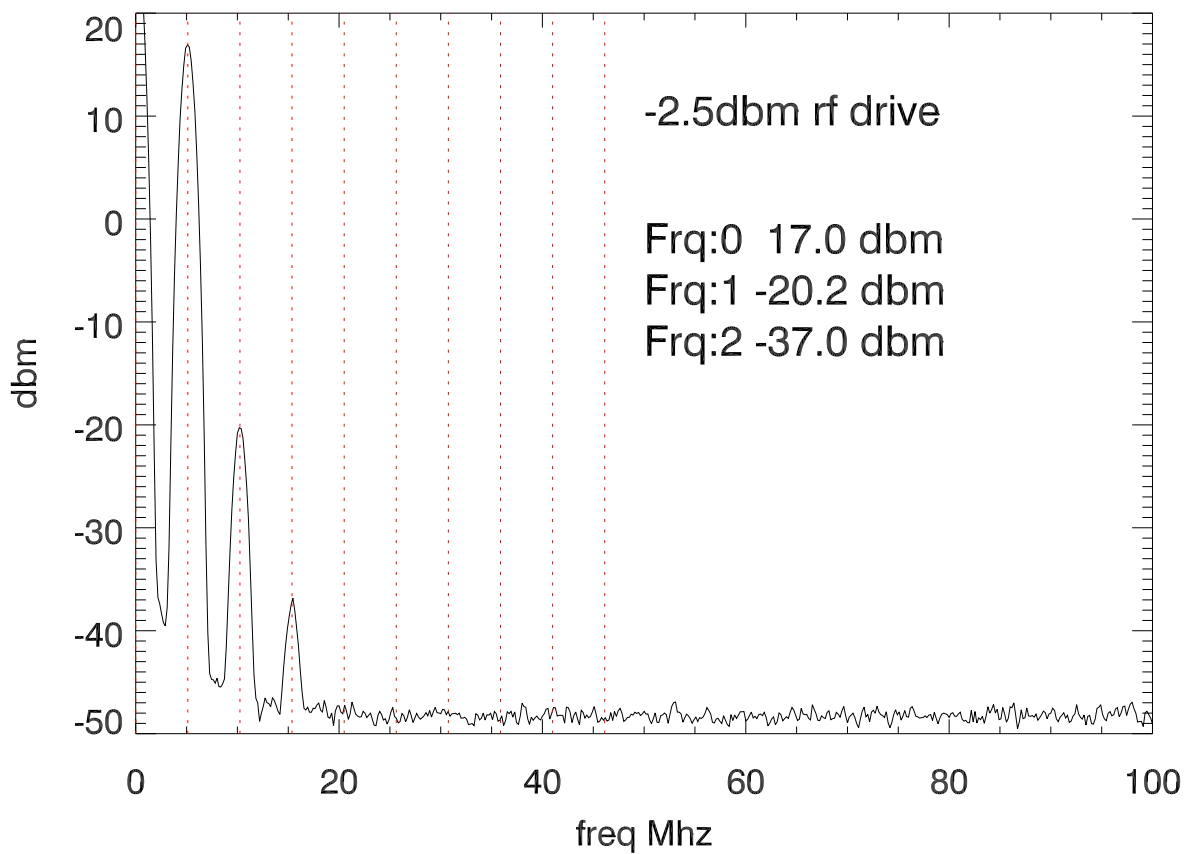

04may15 hf-3B monitor port. 78KW to dummy load

04may15 hf-3B monitor port. 75Mhz hipass filter

2nd attempt with 75 Mhz hipass filter

04may15 hf-3B monitor port. 75Mhz hipass filter

RF drive turned off