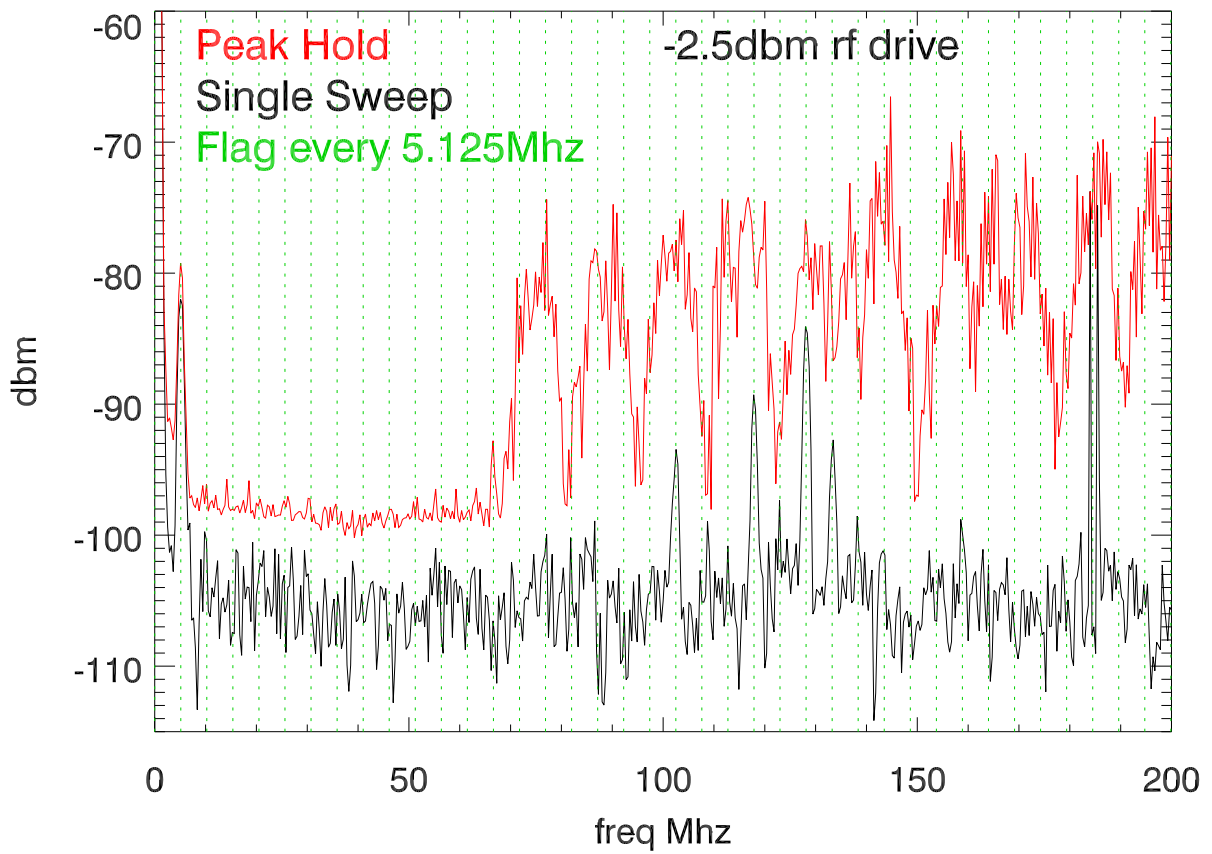

04may15 hf-3B monitor port. 78KW to dummy load

04may15 hf-3B monitor port. 75Mhz hipass filter

2nd attempt with 75 Mhz hipass filter

04may15 hf-3B monitor port. 75Mhz hipass filter

RF drive turned off