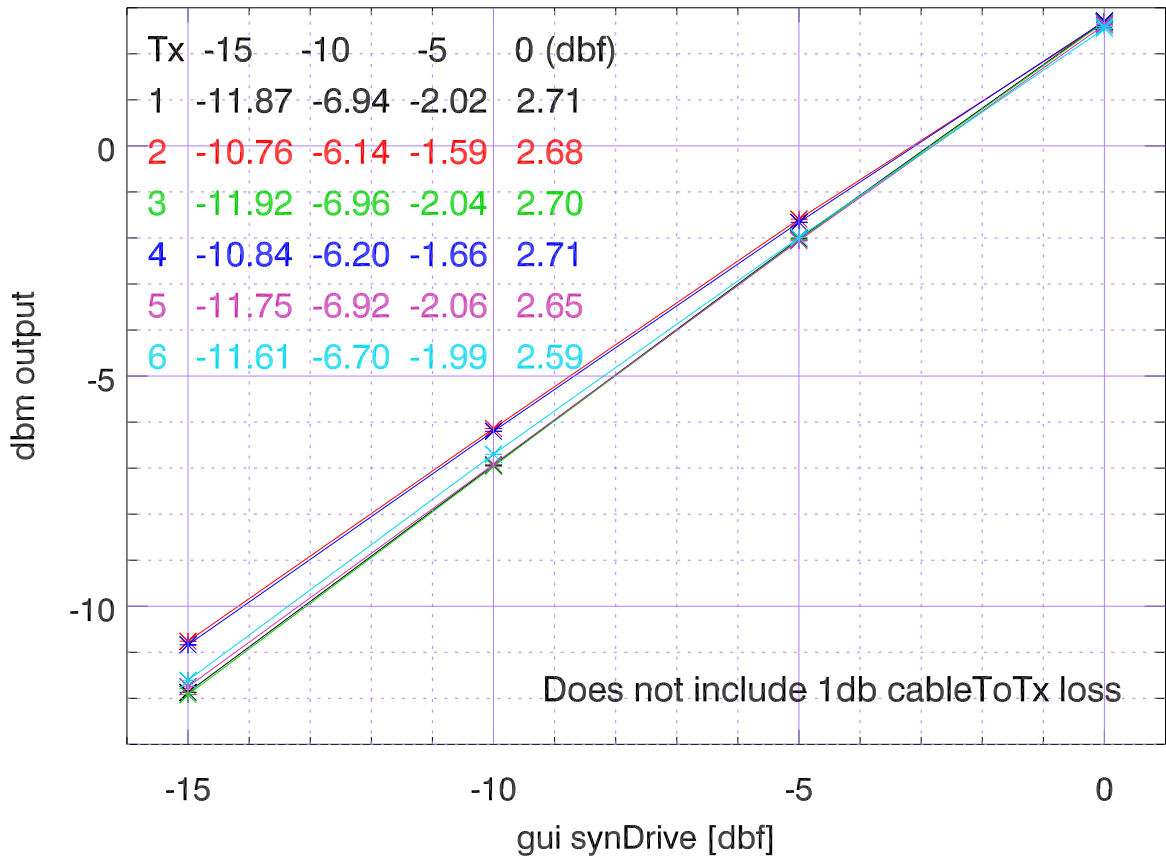

151021 synDrive dbmOutput vs dbFullScale. phase: 0

dbm Output vs synth Phase for 0dbf output