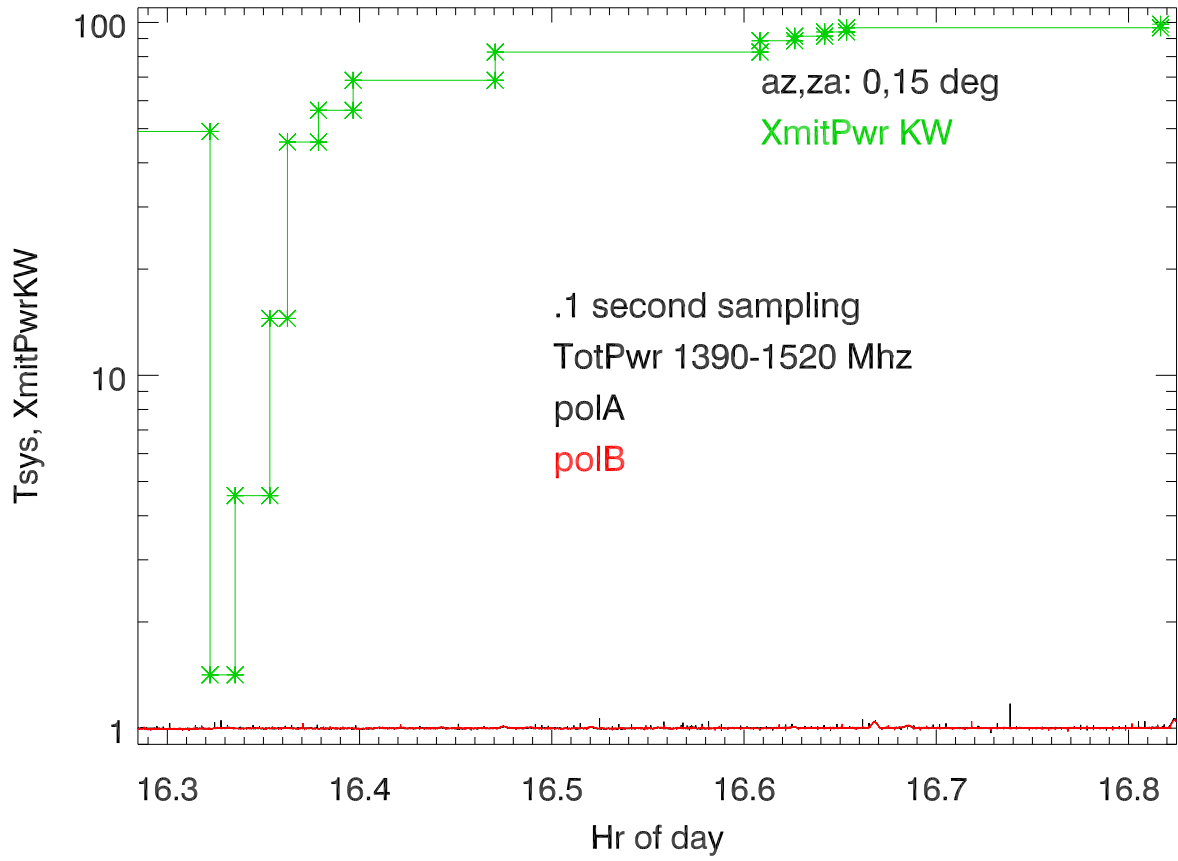

03jun15 Alfa bm0 totPwr vs time. hf Tx3 on antenna

Blowup vertical scale shows no bursts