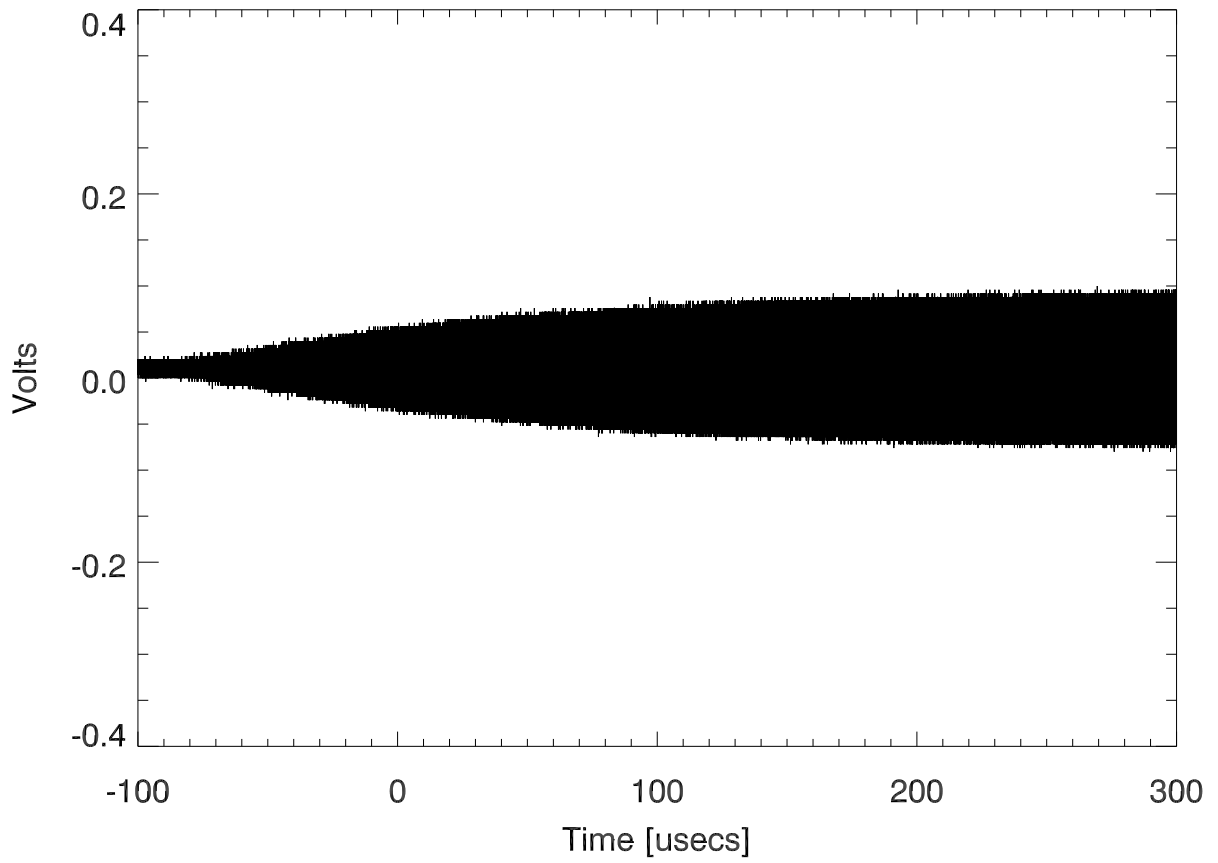

rf pulse exiting phase shifter in ctrlRoom. AutoToggle

rf pulse exiting phase shifter in ctrlRoom. SigGen rfOn