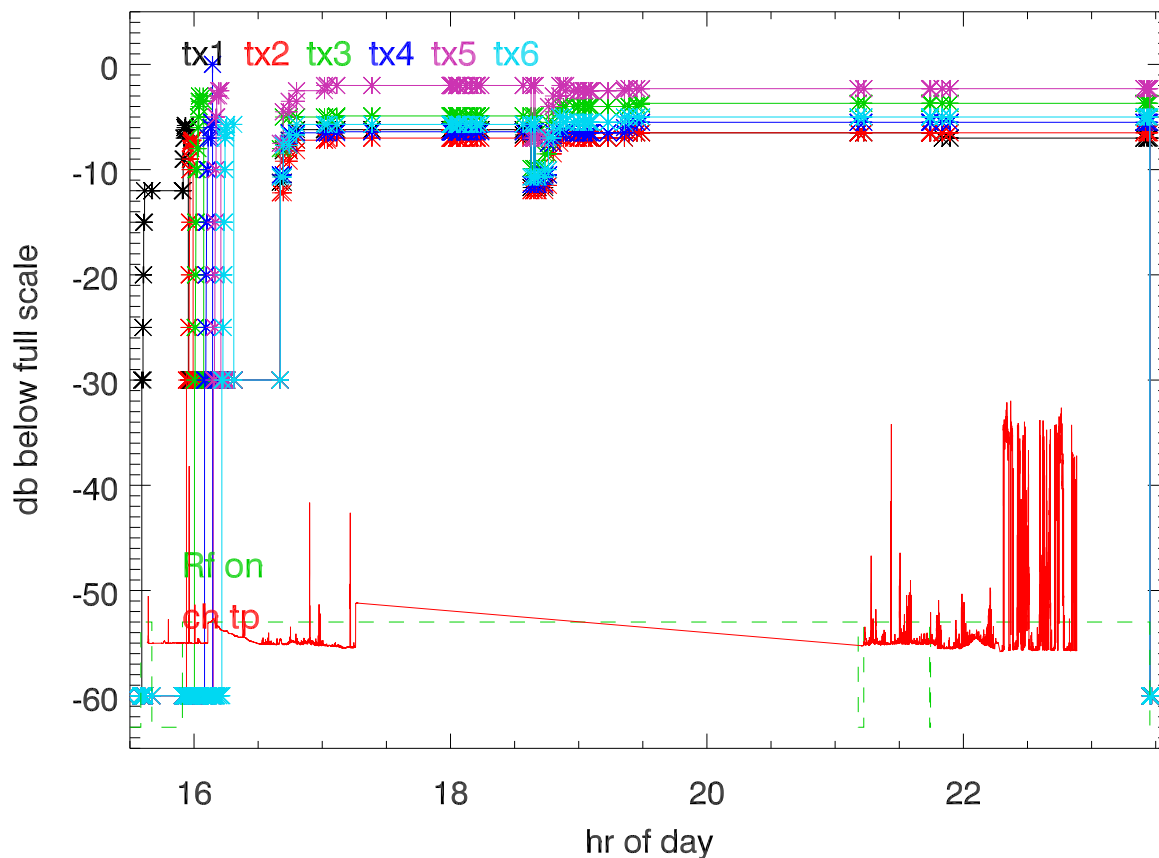

151102 on Antenna. synth drive amplitude

151102 on Antenna. synth phase